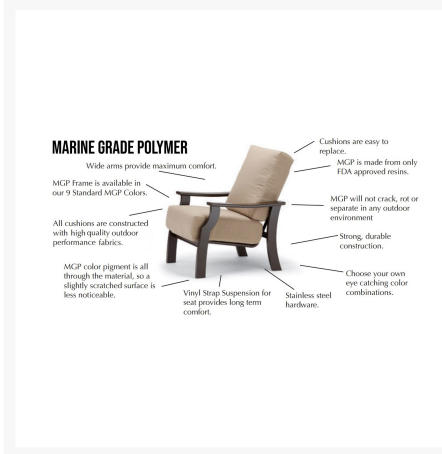

Product Images

Short Description

Leeward MGP Deep Cushion Armless Single-Seat Section 2414255 by Telescope Casual

Description

The Leeward MGP Deep Cushion Armless Single-Seat Section (2414255) by Telescope Casual is unmatched in class and comfort. Its modular frame design unifies each piece as a set, but also allows for standalone use. Deep, plush cushions and a hidden motion feature create the ultimate lounging experience, while sturdy, all-weather construction ensures lasting performance across the seasons. Its durable marine grade polymer frame, all-weather cushions, and fade-resistant Sunbrella fabric are made to endure in any outdoor setting, rain or shine.

Includes

- One (1) Leeward MGP Deep Cushion Armless Single-Seat Section 2414255

Dimensions

- 23.5" W x 34.5" D x 38.5" H (43 lbs.)
- Seat Height: 19"

Features

- Marine grade polymer frame (MGP) will not crack, rot, or separate
- MGP is impervious to moisture, so will not absorb fresh water or salt water
- Synthetic lumber is solid color all the way through
- Includes high quality stainless steel hardware
- Outdoor cushions are comfortable and designed to drain quickly
- Cushions are made with Sunbrella fabric, which has a 5 year fade warranty and is easy to clean
- 100% acrylic fabric is solid color all the way through
- Create different seating arrangements by attaching modular pieces together
- Made in the USA
- MGP is made with more than 30% recycled resin and can be recycled
- No Assembly Required