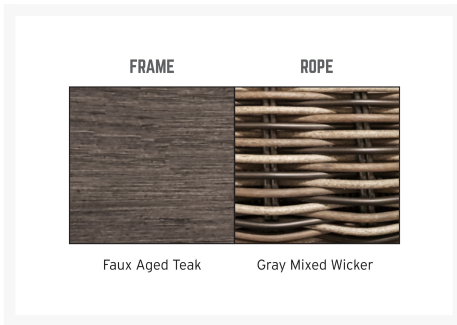

Short Description

The Horizon 7 Pc Dining Set II (HRZ019FAT) by Eddie Bauer. Horizon channels the ruggedness of early outdoorsmen and balances it with the sophistication of mid-century design.

Description

The Horizon 7 Pc Dining Set II (HRZ019FAT) by Eddie Bauer. Horizon channels the ruggedness of early outdoorsmen and balances it with the sophistication of mid-century design. Details like tapered legs, nailhead details and plank arms, add to the collection's authenticity and comfort.

Includes

- One (1) Rectangular dining table
- Four (4) stationary
- Two (2) swivel wicker dining chairs

Dimension

- Rectangular dining table : 72"W x 43.5"D x 30"H (68 lbs.)
- Stationary wicker dining chairs:
- Swivel wicker dining chairs: 25"W x 30"D x 36"H (31 lbs.)

Features

- Constructed of aluminum and finished with durable powder coat and hand painted faux wood top coat.
- Materials: Aluminum, wicker

Warranty

Residential

- Frame: 15 Years
- Fabric: 5 Years
- Wicker: 5 Years
- Components: 5 Years

Commercial

- Frame: 5 Years
- Fabric: 3 Years
- Wicker: 3 Years