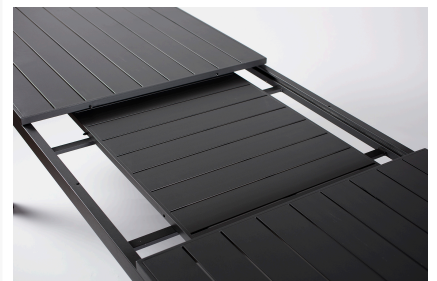

Product Images