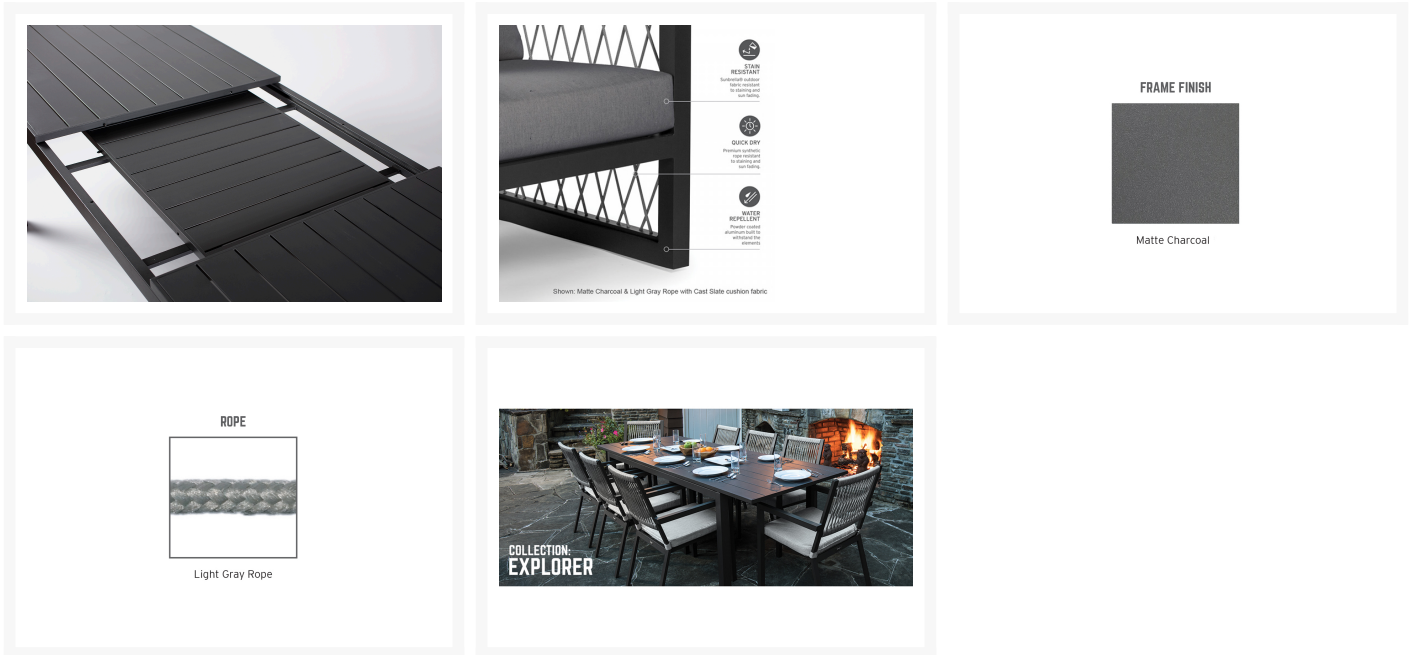

Product Images

Short Description

The Explorer 9 Pc. Extendable Dining Set w/ Swivel Chairs (EXP038MCL) by Eddie Bauer. The Explorer Collection is adventurous and robust. Angular and Visually lightened with an open weave of rope for a modern yet rustic look.

Description

The Explorer 9 Pc. Extendable Dining Set w/ Swivel Chairs (EXP038MCL) by Eddie Bauer. The Explorer Collection is adventurous and robust. Angular and Visually lightened with an open weave of rope for a modern yet rustic look. Includes: 1 Rectangular Dining Table With Extension 40"x84"(110"), 6 dining chairs, 2 Swivel dining chairs

Includes

- One (1) Rectangular Dining Table With Extension 40"x84"(110")
- Six (6) dining chairs
- Two (2) Swivel dining chairs

Dimension

- Rectangular Dining Table With Extension 40"x 84"(110"): 84/110.5"W x 39.5"D x 30"H (89 lbs.)
- Dining chairs: 23"W x 26"D x 36"H (10 lbs.)
- Swivel Dining Chair: 23"W x 26"D x 36"H (13 lbs.)

Features

- Powder coated aluminum frame.
- Sunbrella Cast Slate grey cushion. Includes dining chair seat cushions.
- Rectangular Dining Table With Extension W110.5xD39.5xH30, Swivel Dining Chair W23xD26xH36, Dining Chair W23xD26xH36