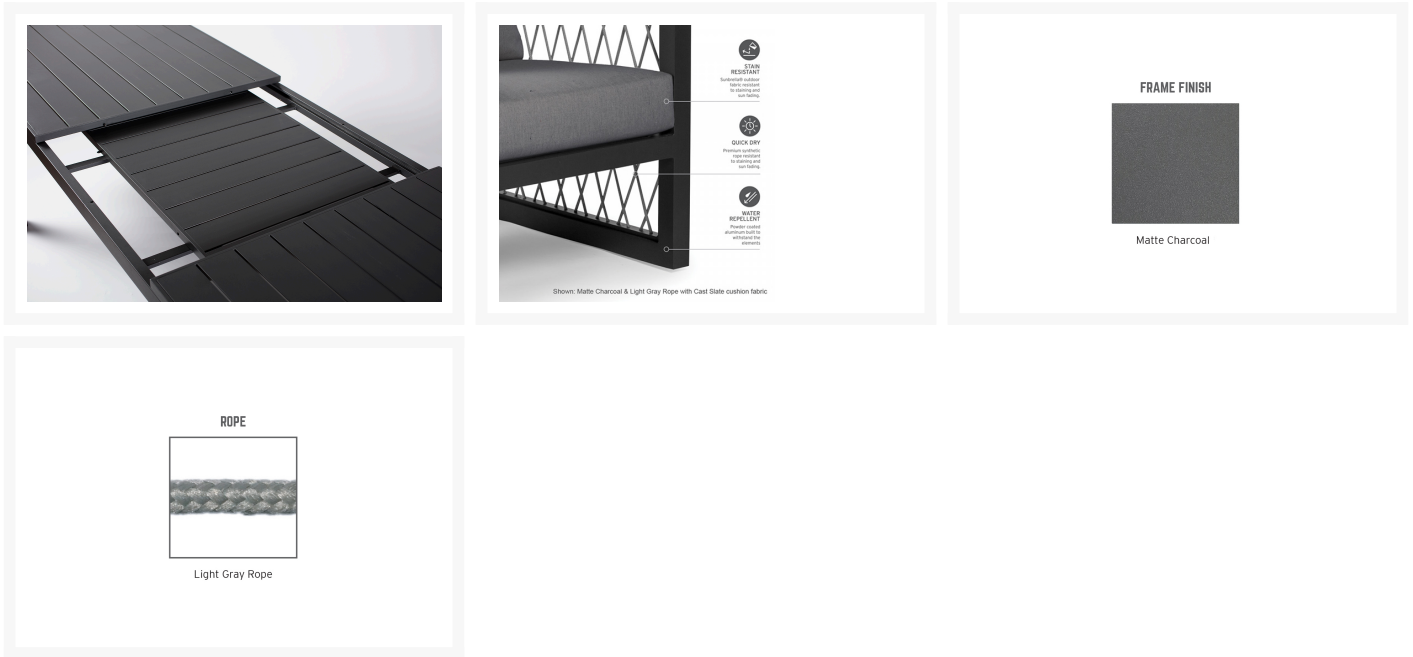

## Product Images

## Short Description

The Explorer 9 Pc. Extendable Dining Set (EXP037MCL) by Eddie Bauer. The Explorer Collection is adventurous and robust. Angular and Visually lightened with an open weave of rope for a modern yet rustic look.

### Features

- Powder coated aluminum frame.
- Sunbrella Cast Slate grey cushion. Includes dining chair seat cushions.
- Rectangular Dining Table With Extension W110.5xD39.5xH30, Dining Chair W23xD26xH36