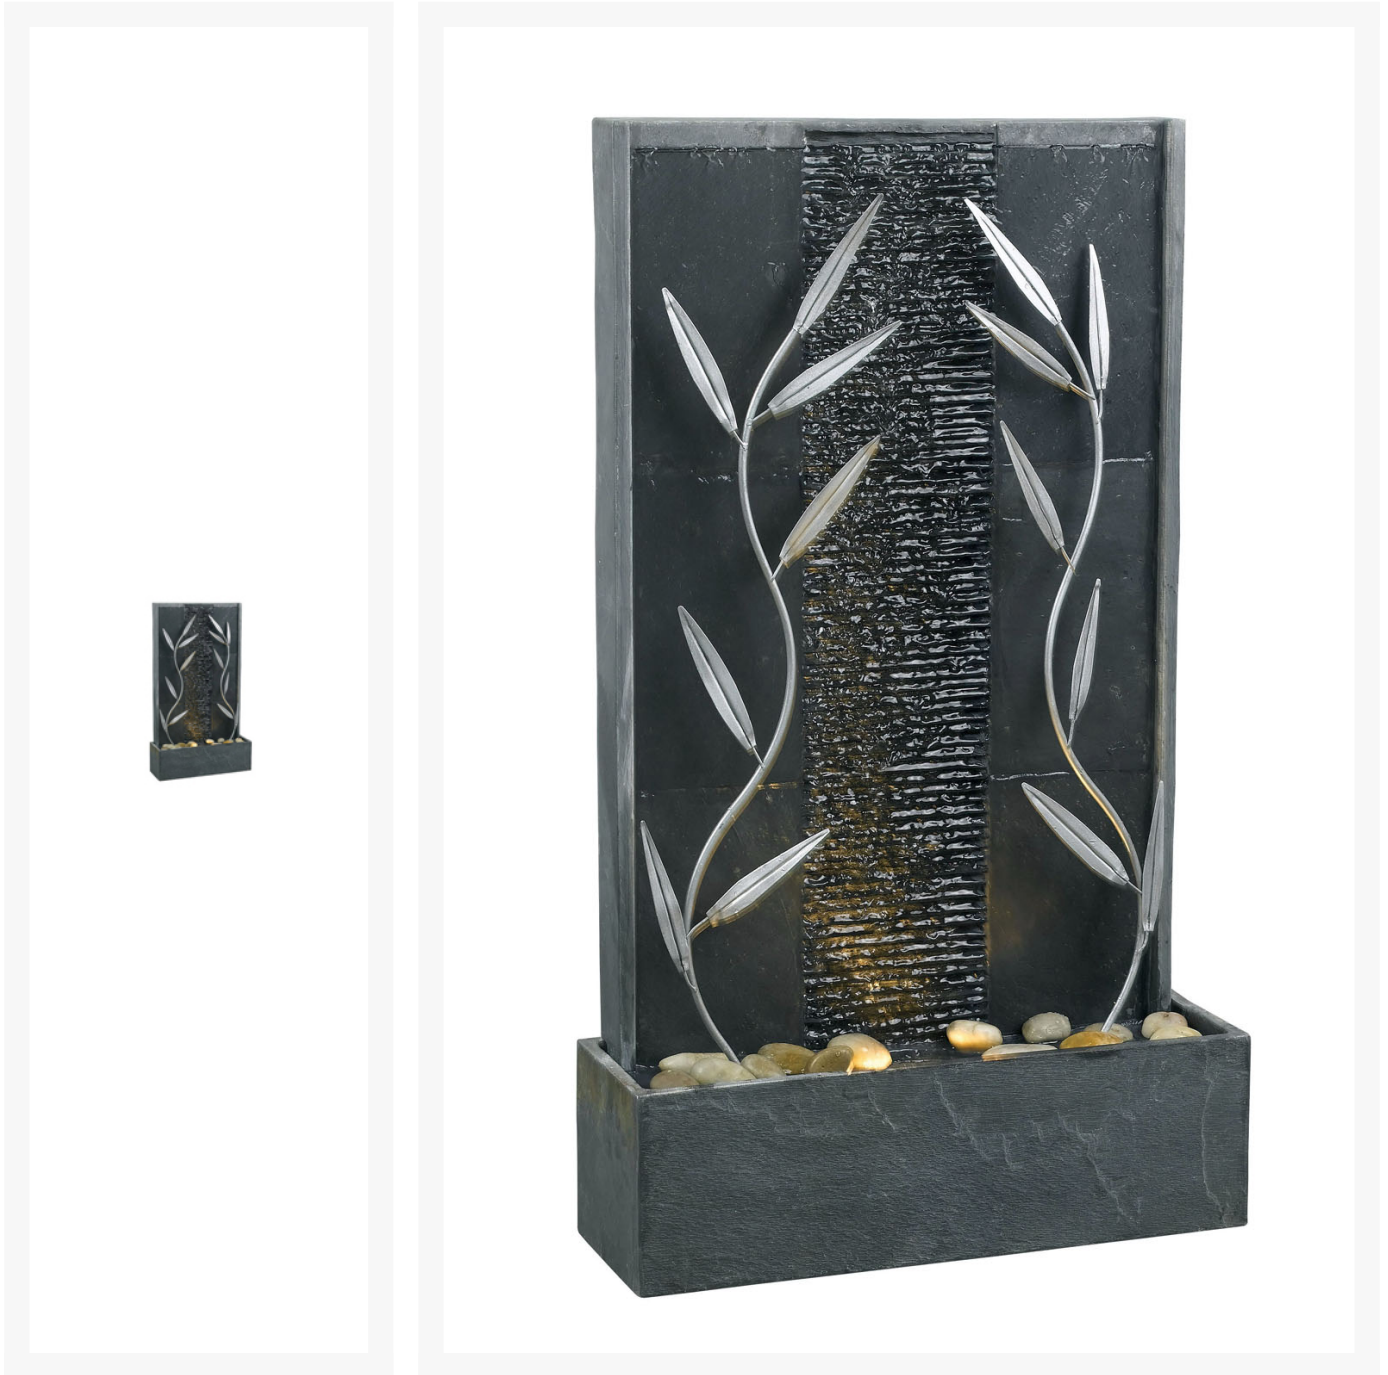

Product Images

Short Description

This beautiful fountain features beautiful halogen illumination that really brings out the true character behind the natural gray slate with decorative metal accents.

Description

This fountain features beautiful halogen illumination that really brings out the true character behind the natural gray slate with decorative metal accents. An impressive display for any location and features soft water noises that is sure to relax all.

*PUMP INCLUDED

Additional Information

SKU

50378GYSL

DISC Courtyard Floor Fountain

\$306.00