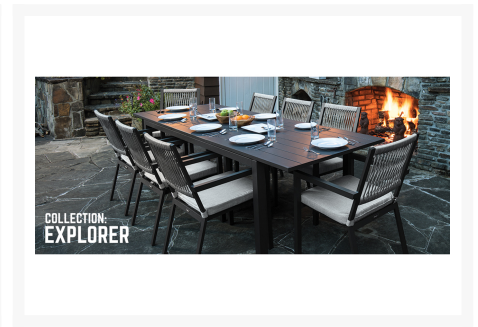

Product Images

Short Description

The Explorer 3 Pc. Chat Set (EXP008MCL) by Eddie Bauer. The Explorer Collection is adventurous and robust. Angular and Visually lightened with an open weave of rope for a modern yet rustic look.

Description

The Explorer 3 Pc. Chat Set (EXP008MCL) by Eddie Bauer. The Explorer Collection is adventurous and robust. Angular and Visually lightened with an open weave of rope for a modern yet rustic look. Includes: 2 stationary arm chairs, 1 side table

Includes

- Two (2) stationary arm chairs
- One (1) side table

Dimension

- Stationary arm chairs:
- side table: 23"W x 23"D x 18"H (14 lbs.)

Features

- Powder coated aluminum frame.
- Sunbrella Cast Slate grey cushion. Includes seat and back cushions.
- Product Dimensions: Armchair W29xD32.5xH36, Square Side W23xD23xH18