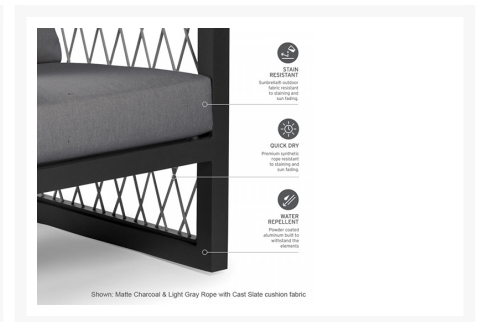

Product Images

Short Description

The Explorer 2 Pc. Sofa Set (EXP029MCL) by Eddie Bauer. The Explorer Collection is adventurous and robust. Angular and Visually lightened with an open weave of rope for a modern yet rustic look. Includes: 1 sofa, 1 coffee table

Description

The Explorer 2 Pc. Sofa Set (EXP029MCL) by Eddie Bauer. The Explorer Collection is adventurous and robust. Angular and Visually lightened with an open weave of rope for a modern yet rustic look. Includes: 1 sofa, 1 coffee table

Includes

- One (1) sofa
- One (1) coffee table

Dimension

- sofa: 79"W x 32.5"D x 36"H (52 lbs.)
- coffee table: 51"W x 28"D x 16.5"H (25 lbs.)

Features

- Powder coated aluminum frame.
- Sunbrella Cast Slate grey cushion. Includes seat and back cushions.
- Product Dimensions: Sofa W79xD32.5xH36, Rectangular Coffee Table W51xD28xH16.5