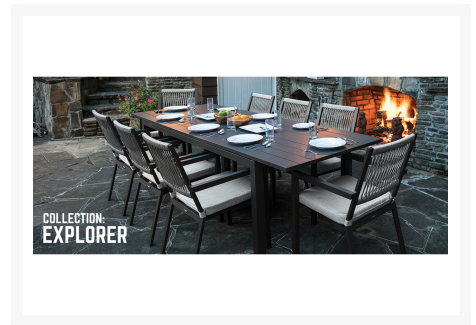

Product Images

Short Description

The Explorer 2 Pc. Sofa Set (EXP029MCL) by Eddie Bauer. The Explorer Collection is adventurous and robust. Angular and Visually lightened with an open weave of rope for a modern yet rustic look. Includes: 1 sofa, 1 coffee table

Description

The Explorer 2 Pc. Sofa Set (EXP029MCL) by Eddie Bauer. The Explorer Collection is adventurous and robust. Angular and Visually lightened with an open weave of rope for a modern yet rustic look. Includes: 1 sofa, 1 coffee table

Includes

- One (1) sofa
- One (1) coffee table

Dimension

- sofa: 79"W x 32.5"D x 36"H (52 lbs.)
- coffee table: 51"W x 28"D x 16.5"H (25 lbs.)

Features

- Powder coated aluminum frame.
- Sunbrella Cast Slate grey cushion. Includes seat and back cushions.
- Product Dimensions: Sofa W79xD32.5xH36, Rectangular Coffee Table W51xD28xH16.5