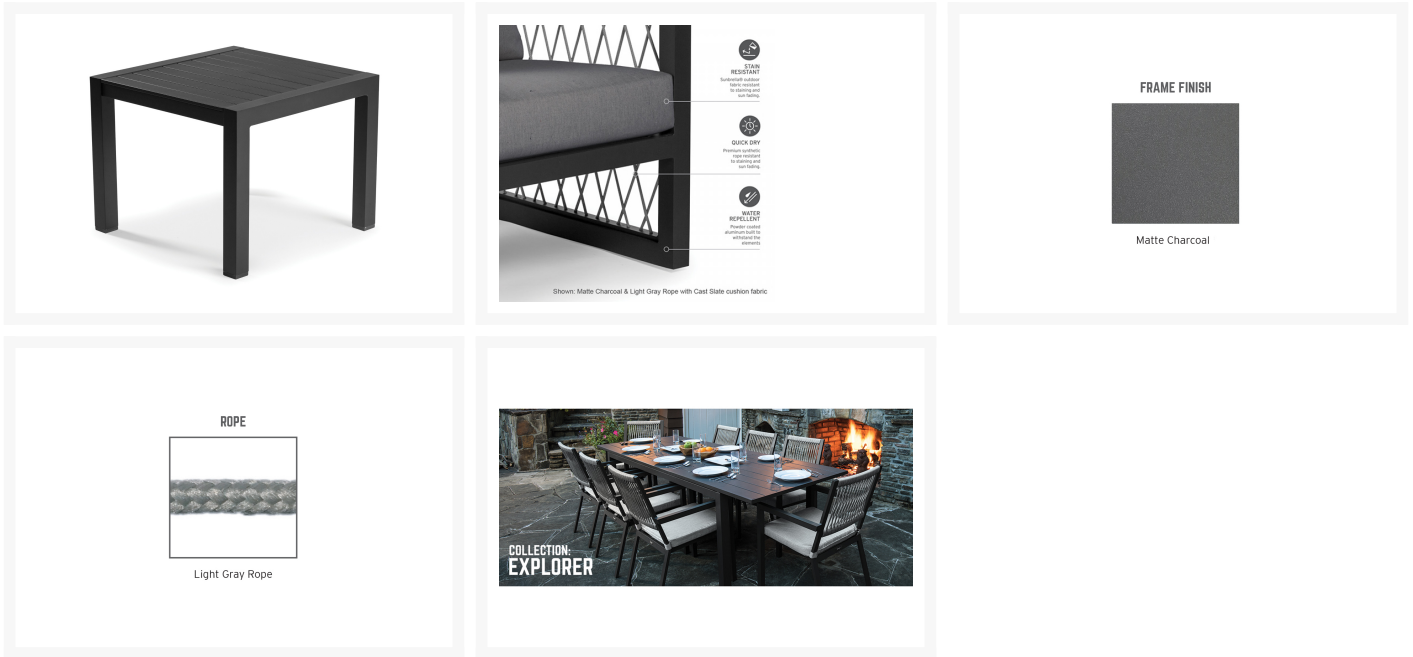

Product Images

Short Description

The Explorer 5 Pc. Loveseat Set (EXP004MCL) by Eddie Bauer. The Explorer Collection is adventurous and robust. Angular are Visually lightened with an open weave of rope for a modern yet rustic look.

Description

The Explorer 5 Pc. Loveseat Set (EXP004MCL) by Eddie Bauer. The Explorer Collection is adventurous and robust. Angular are Visually lightened with an open weave of rope for a modern yet rustic look. Includes: 1 Loveseat, 2 stationary arm chairs, 1 coffee table, 1 side table

Includes

- One (1) Loveseat
- Two (2) stationary arm chairs
- One (1) coffee table
- One (1) side table

Dimension

- Loveseat: 54"W x 32.5"D x 36"H (36 lbs.)
- Stationary arm chairs:
- coffee table: 51"W x 28"D x 16.5"H (25 lbs.)
- side table: 23"W x 23"D x 18"H (14 lbs.)

Features

- Powder coated aluminum frame.
- Sunbrella Cast Slate grey cushion. Includes seat and back cushions.
- Product Dimensions: Loveseat W54xD32.5xH36, Armchair W29xD32.5xH36, Rectangular Coffee Table W51xD28xH16.5, Square Side W23xD23xH18