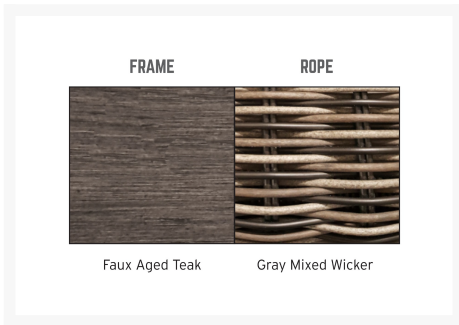

Product Images

Short Description

The Horizon 9 Pc. Dining Set w/ Swivel Chairs (HRZ021FAT) by Eddie Bauer. Horizon channels the ruggedness of early outdoorsmen and balances it with the sophistication of mid-century design.

Description

The Horizon 9 Pc. Dining Set w/ Swivel Chairs (HRZ021FAT) by Eddie Bauer. Horizon channels the ruggedness of early outdoorsmen and balances it with the sophistication of mid-century design. Details like tapered legs, nail head details and plank arms, add to the collection's authenticity and comfort.

Includes

- One (1) Large Rectangular dining table
- Six (6) stationary wicker dining chairs
- Two (2) Swivel wicker dining chairs

Dimension

- Large Rectangular dining table: 96"W x 43.5"D x 30"H (95 lbs.)
- Stationary wicker dining chairs:
- Swivel wicker dining chairs: 25"W x 30"D x 36"H (31 lbs.)

Features

- Constructed of aluminum and finished with durable powder coat and hand painted faux wood top coat.
- Materials: Aluminum, wicker

Warranty

Residential

- Frame: 15 Years
- Fabric: 5 Years
- Wicker: 5 Years
- Components: 5 Years