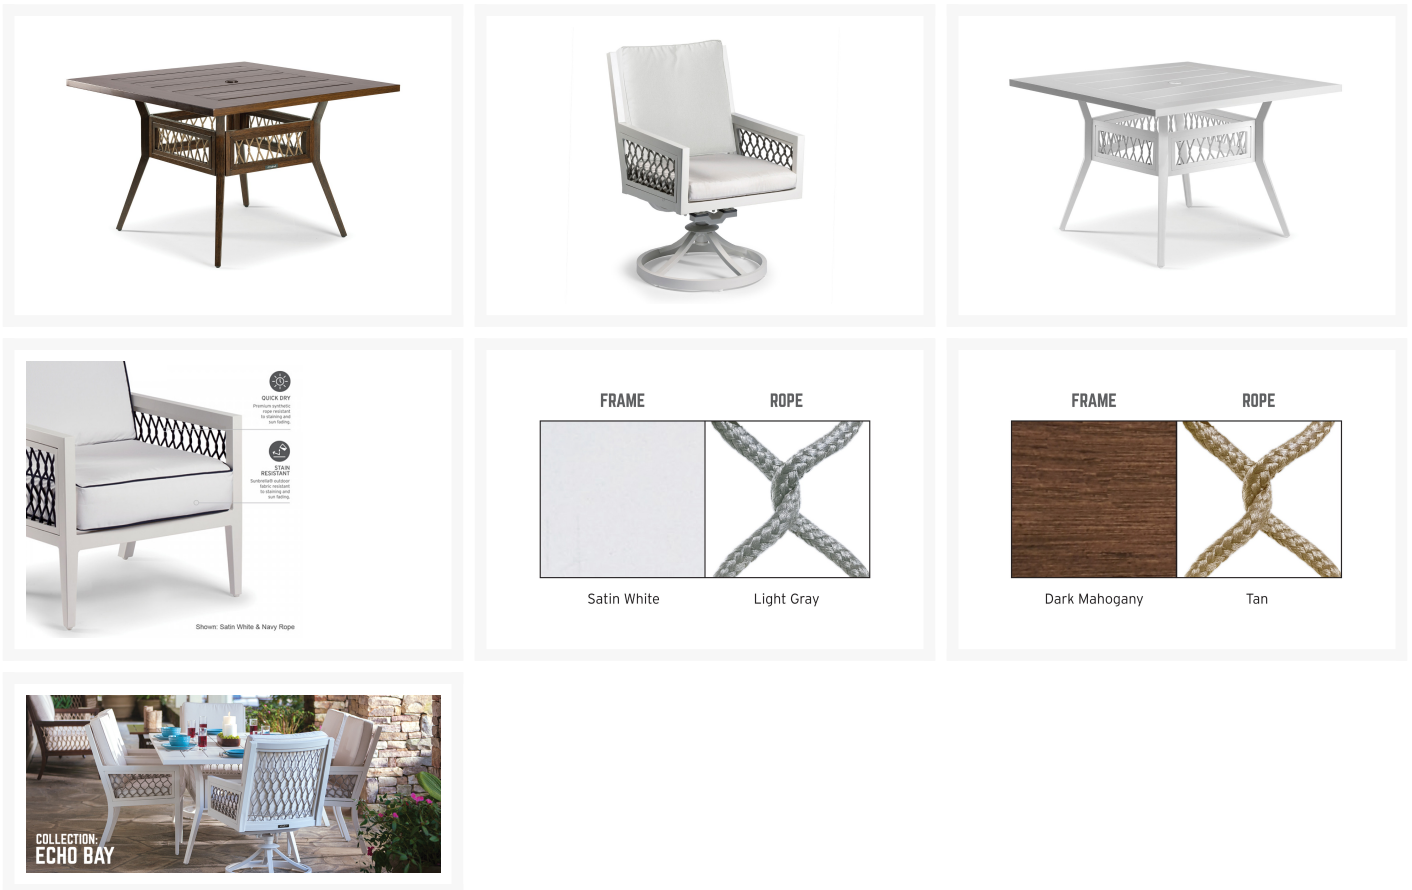

## Product Images

## Short Description

The Echo Bay 5 Pc. Square Dining Set w/ Swivel Chairs (ECH015) by Eddie Bauer. Elegant curves, tapering lines and intricate rope weave, create a sophisticated collection that is at home on the coast or at the lake house.

## Description

The Echo Bay 5 Pc. Square Dining Set w/ Swivel Chairs (ECH015) by Eddie Bauer. Elegant curves, tapering lines and intricate rope weave, create a sophisticated collection that is at home on the coast or at the lake house.

### Features

- Constructed of aluminum and finished with durable powder coat and hand painted faux wood top coat.
- Textured polypropylene wood faux wood slats

- Seating cushions are covered with Sunbrella's solution dyedrylic.
- Materials: Aluminum, polypropelene