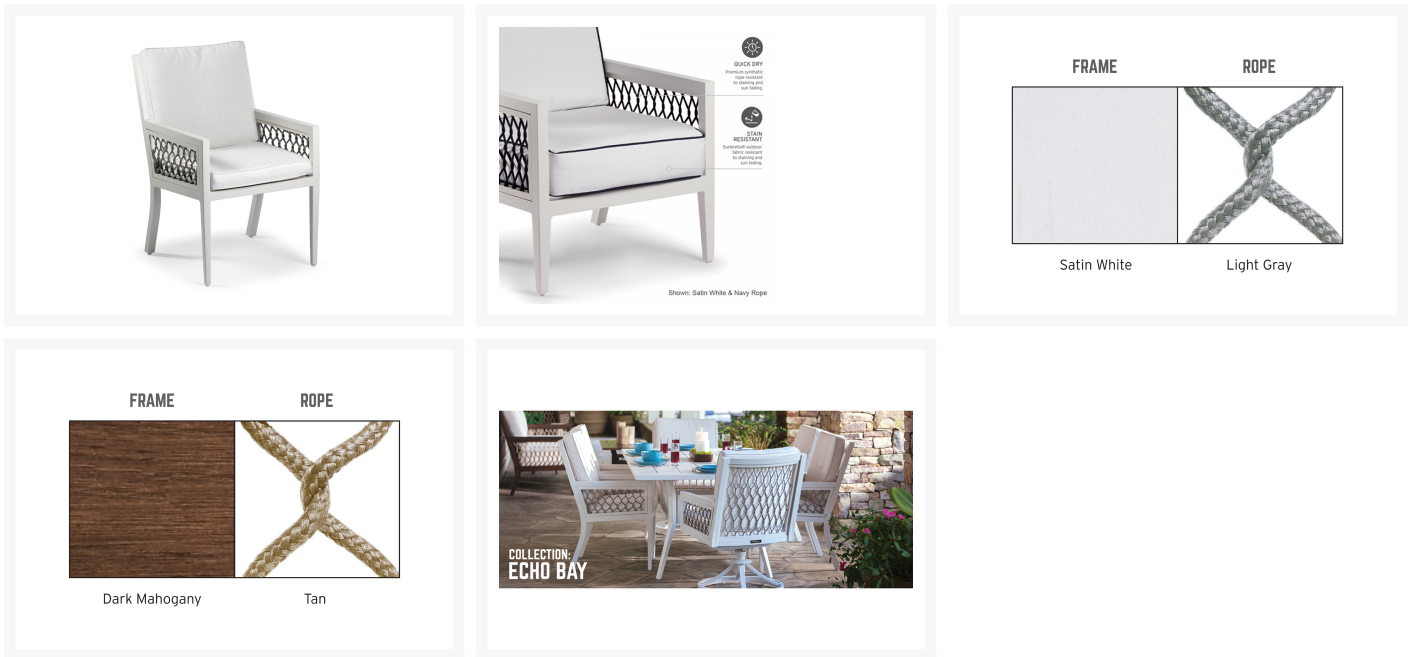

## Product Images

## Short Description

The Echo Bay 5 Pc. Square Dining Set (ECH014) by Eddie Bauer. Elegant curves, tapering lines and intricate rope weave, create a sophisticated collection that is at home on the coast or at the lake house.

## Description

The Echo Bay 5 Pc. Square Dining Set (ECH014) by Eddie Bauer. Elegant curves, tapering lines and intricate rope weave, create a sophisticated collection that is at home on the coast or at the lake house.

### Features

- Constructed of aluminum and finished with durable powder coat and hand painted faux wood top coat.
- Textured polypropylene wood faux wood slats
- Seating cushions are covered with Sunbrella's solution dyedrylic.
- Materials: Aluminum, polypropylene