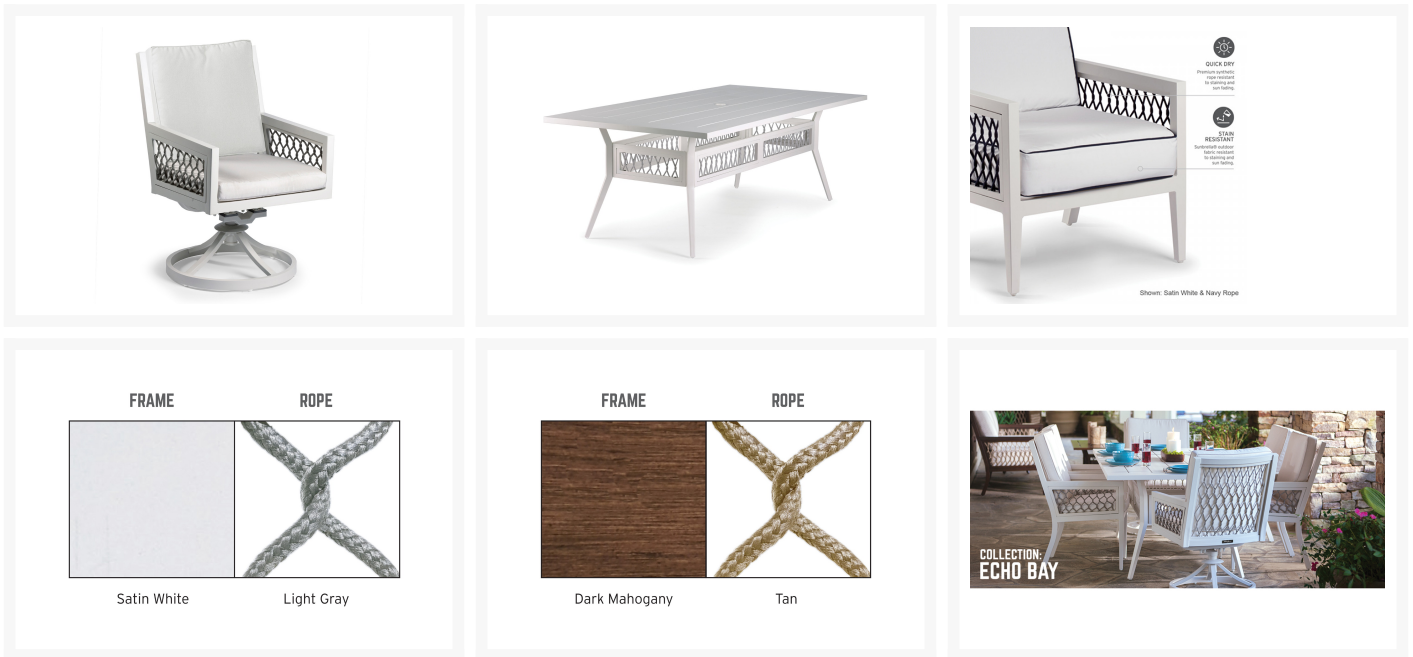

Product Images

Short Description

The Echo Bay 7 Pc. Swivel Dining Chair Set (ECH011) by Eddie Bauer. Elegant curves, tapering lines and intricate rope weave, create a sophisticated collection that is at home on the coast or at the lake house.

Description

The Echo Bay 7 Pc. Swivel Dining Chair Set (ECH011) by Eddie Bauer. Elegant curves, tapering lines and intricate rope weave, create a sophisticated collection that is at home on the coast or at the lake house.

Includes

- One (1) Rectangular Dining Table
- Six (6) Swivel dining chairs

Dimension

- Rectangular Dining table: 84"W x 44"D x 30"H (88 lbs.)
- Swivel Dining Chair: 23"W x 27.5"D x 36.5"H (21 lbs.)

Features

- Constructed of aluminum and finished with durable powder coat and hand painted faux wood top coat.
- Textured polypropylene wood faux wood slats
- Seating cushions are covered with Sunbrella's solution dyedrylic.
- Materials: Aluminum, polypropylene