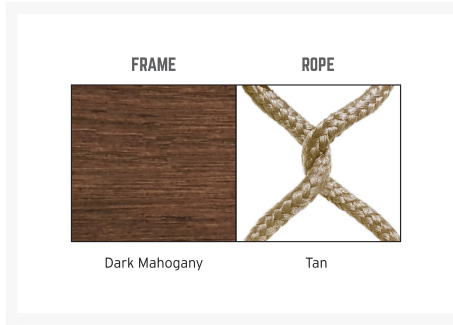

Short Description

The Echo Bay 5 Pc. Sofa Set w/ Swivel Chairs (ECH007MRT) by Eddie Bauer. Elegant curves, tapering lines and intricate rope weave, create a sophisticated collection that is at home on the coast or at the lake house.

Description

The Echo Bay 5 Pc. Sofa Set w/ Swivel Chairs (ECH007MRT) by Eddie Bauer. Elegant curves, tapering lines and intricate rope weave, create a sophisticated collection that is at home on the coast or at the lake house.

Includes

- One (1) sofa
- Two (2) Swivel club chairs
- One (1) coffee table
- One (1) side table

Dimension

- sofa: 78"W x 34"D x 36"H (58 lbs.)
- Swivel Club Chair: 28"W x 34"D x 36"H (34 lbs.)
- coffee table: 44"W x 22"D x 18.5"H (22 lbs.)
- side table: 22"W x 22"D x 18.5"H (12 lbs.)

Features

- Constructed of aluminum and finished with durable powder coat and hand painted faux wood top coat.
- Textured polypropylene wood faux wood slats
- Seating cushions are covered with Sunbrella's solution dyedrylic.
- Materials: Aluminum, polypropylene

Warranty

Residential

- Frame: 15 Years
- Fabric: 5 Years
- Components: 5 Years

Commercial

- Frame: 5 Years