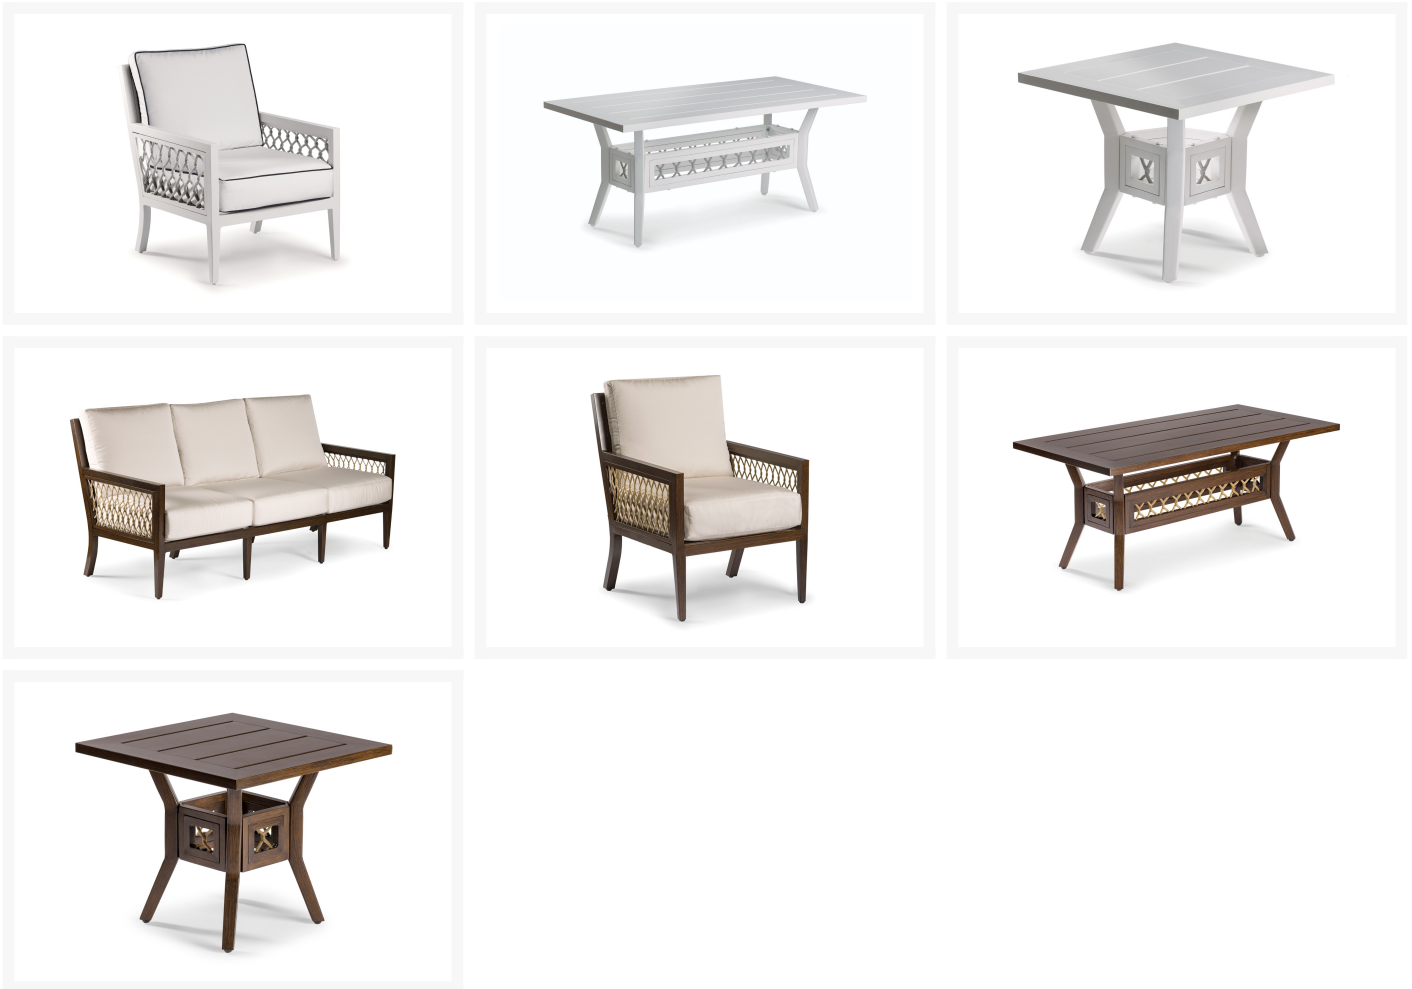

Product Images

Short Description

The Echo Bay 5 Pc. Sofa Set (ECH006) by Eddie Bauer. Elegant curves, tapering lines and intricate rope weave, create a sophisticated collection that is at home on the coast or at the lake house.

Description

The Echo Bay 5 Pc. Sofa Set (ECH006) by Eddie Bauer. Elegant curves, tapering lines and intricate rope weave, create a sophisticated collection that is at home on the coast or at the lake house.

Includes

- One (1) sofa
- Two (2) club chairs
- One (1) coffee table
- One (1) side table

Dimension

- sofa: 78"W x 34"D x 36"H (58 lbs.)
- club chairs: 28"W x 34"D x 36"H (25 lbs.)

- coffee table: 44"W x 22"D x 18.5"H (22 lbs.)
- side table: 22"W x 22"D x 18.5"H (12 lbs.)

Features

- Constructed of aluminum and finished with durable powder coat and hand painted faux wood top coat.
- Textured polypropylene wood faux wood slats
- Seating cushions are covered with Sunbrella's solution dyedrylic.
- Materials: Aluminum, polypropylene