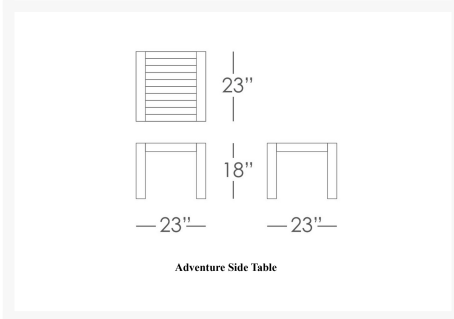

Short Description

The Adventure 5 Pc. Sofa Set (ADV002MCD) by Eddie Bauer. With a traditional sturdy stance and artisan craftsmanship the Adventure Collection is rustic yet refined, tough yet comfortable.

Description

The Adventure 5 Pc. Sofa Set (ADV002MCD) by Eddie Bauer. With a traditional sturdy stance and artisan craftsmanship the Adventure Collection is rustic yet refined, tough yet comfortable. The Collections foundation is a robust welded aluminum frame powder coated in traditional finishes and accented with inlaid synthetic wood for refined look with superior durability.

Includes

- One (1) sofa
- Two (2) club chairs
- One (1) Explorer coffee table
- One (1) Explorer side table

Dimension