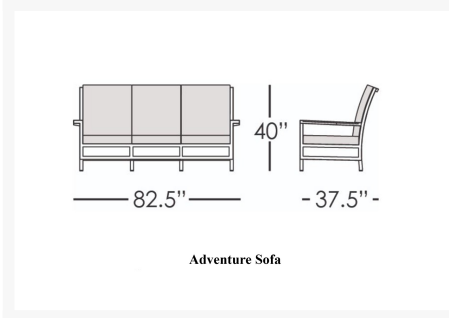

Product Images

Short Description

The Adventure 5 Pc. Sofa Set (ADV002MCD) by Eddie Bauer. With a traditional sturdy stance and artisan craftsmanship the Adventure Collection is rustic yet refined, tough yet comfortable.

Includes

- One (1) sofa
- Two (2) club chairs
- One (1) Explorer coffee table
- One (1) Explorer side table

Dimension

- sofa: 82.5"W x 37.5"D x 40"H (83 lbs.)
- club chairs: 32.5"W x 37.5"D x 40"H (43 lbs.)
- Explorer coffee table: 51"W x 28"D x 16.5"H (25 lbs.)
- Explorer side table: 23"W x 23"D x 18"H (14 lbs.)