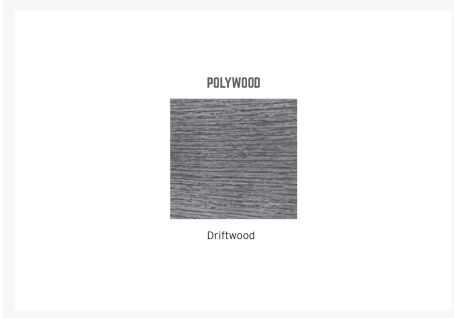

Short Description

The Adventure 5 Pc. Sofa Set (ADV002MCD) by Eddie Bauer. With a traditional sturdy stance and artisan craftsmanship the Adventure Collection is rustic yet refined, tough yet comfortable.

Description

The Adventure 5 Pc. Sofa Set (ADV002MCD) by Eddie Bauer. With a traditional sturdy stance and artisan craftsmanship the Adventure Collection is rustic yet refined, tough yet comfortable. The Collections foundation is a robust welded aluminum frame powder coated in traditional finishes and accented with inlaid synthetic wood for refined look with superior durability.

Includes

- One (1) sofa
- Two (2) club chairs
- One (1) Explorer coffee table
- One (1) Explorer side table

Dimension