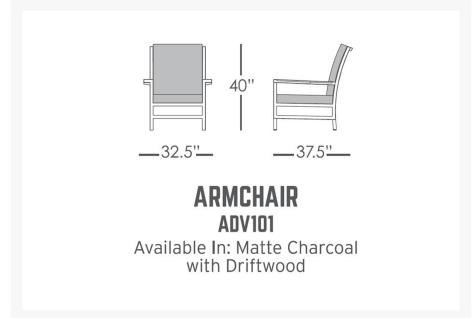

Short Description

The Adventure 5 Pc. Sofa Set (ADV002MCD) by Eddie Bauer. With a traditional sturdy stance and artisan craftsmanship the Adventure Collection is rustic yet refined, tough yet comfortable.

Description

The Adventure 5 Pc. Sofa Set (ADV002MCD) by Eddie Bauer. With a traditional sturdy stance and artisan craftsmanship the Adventure Collection is rustic yet refined, tough yet comfortable. The Collections foundation is a robust welded aluminum frame powder coated in traditional finishes and accented with inlaid synthetic wood for refined look with superior durability.

Includes

- One (1) sofa
- Two (2) club chairs
- One (1) Explorer coffee table
- One (1) Explorer side table

Dimension