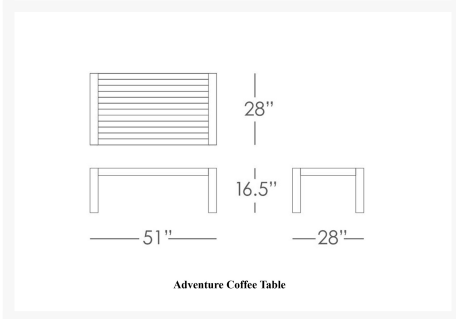

Short Description

The Adventure 5 Pc. Loveseat Set (ADV001MCD) by Eddie Bauer. With a traditional sturdy stance and artisan craftsmanship the Adventure Collection is rustic yet refined, tough yet comfortable.

Description

The Adventure 5 Pc. Loveseat Set (ADV001MCD) by Eddie Bauer. With a traditional sturdy stance and artisan craftsmanship the Adventure Collection is rustic yet refined, tough yet comfortable. The Collections foundation is a robust welded aluminum frame powder coated in traditional finishes and accented with inlaid synthetic wood for refined look with superior durability.

Includes

- One (1) Loveseat
- Two (2) club chairs
- One (1) Explorer coffee table
- One (1) Explorer side table

Dimension