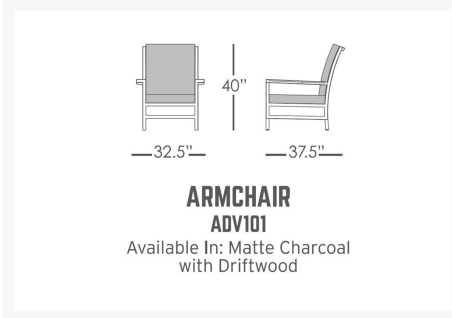

## Product Images

Includes

- One (1) Loveseat
- Two (2) club chairs
- One (1) Explorer coffee table
- One (1) Explorer side table

Dimension

- Loveseat: 57.5"W x 37.5"D x 40"H (63 lbs.)
- club chairs: 32.5"W x 37.5"D x 40"H (43 lbs.)
- Explorer coffee table: 51"W x 28"D x 16.5"H (25 lbs.)
- Explorer side table: 23"W x 23"D x 18"H (14 lbs.)