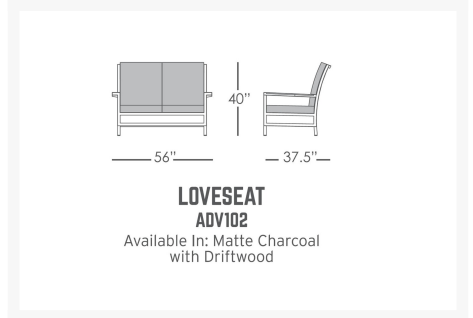

## Product Images

Includes

- One (1) Loveseat
- Two (2) club chairs
- One (1) Explorer coffee table
- One (1) Explorer side table

Dimension

- Loveseat: 57.5"W x 37.5"D x 40"H (63 lbs.)
- club chairs: 32.5"W x 37.5"D x 40"H (43 lbs.)
- Explorer coffee table: 51"W x 28"D x 16.5"H (25 lbs.)
- Explorer side table: 23"W x 23"D x 18"H (14 lbs.)