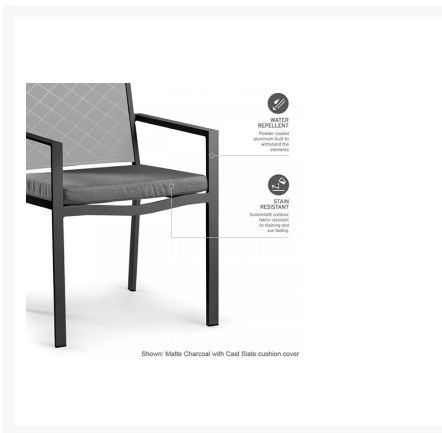

Product Images