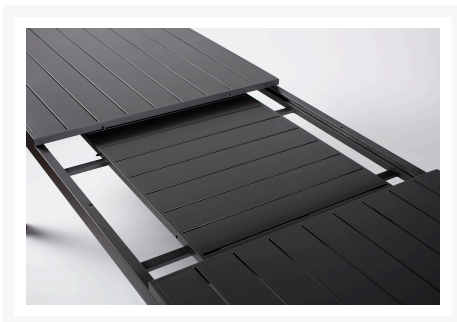

Product Images

Short Description

The Explorer Rectangular Dining Table With Extension 40"x84"(110") (EXP309MCL) by Eddie Bauer. The Explorer Collection is adventurous and robust. Angular and Visually lightened with an open weave of rope for a modern yet rustic look.

Description

The Explorer Rectangular Dining Table With Extension 40"x84"(110") (EXP309MCL) by Eddie Bauer. The Explorer Collection is adventurous and robust. Angular and Visually lightened with an open weave of rope for a modern yet rustic look.

Includes

- One (1) Explorer Rectangular Dining Table With Extension
- 40"XEight (8)4"(110")

Dimensions

- 84/110.5"W x 39.5"D x 30"H (89 lbs.)

Features

- Powder coated aluminum frame.
- Assembly required.
- Explorer Rectangular Dining Table With Extension 39.5"x84"(110.5") Matte Charcoal W110.5xD39.5xH30
- Materials: Aluminum