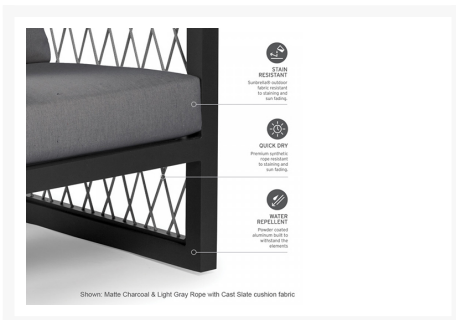

Product Images

Short Description

The Explorer Loveseat (EXP102CGR) by Eddie Bauer. The Explorer Collection is adventurous and robust. Angular and Visually lightened with an open weave of rope for a modern yet rustic look.

Description

The Explorer Loveseat (EXP102CGR) by Eddie Bauer. The Explorer Collection is adventurous and robust. Angular and Visually lightened with an open weave of rope for a modern yet rustic look.

Includes

- One (1) Explorer Loveseat

Dimensions

- 54"W x 32.5"D x 36"H (36 lbs.)

Features

- Powder coated aluminum frame.
- Sunbrella Cast Slate grey cushion. Includes seat and back cushions.
- Explorer Loveseat Matte Charcoal W54xD32.5xH36
- Seat Height: 16.5", Inside Arm Width: 50", Seat Depth: 24.5", Arm Height: 25.5"
- Materials: Aluminum, synthetic rope