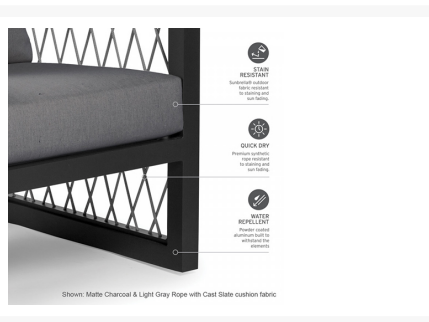

## Short Description

---

The Explorer Swivel Armchair (EXP161CGR) by Eddie Bauer. The Explorer Collection is adventurous and robust. Angular and Visually lightened with an open weave of rope for a modern yet rustic look.

## Description

---

The Explorer Swivel Armchair (EXP161CGR) by Eddie Bauer. The Explorer Collection is adventurous and robust. Angular and Visually lightened with an open weave of rope for a modern yet rustic look.

### Dimensions

- 29"W x 32.5"D x 36"H (32 lbs.)

### Features

- Powder coated aluminum frame.
- Sunbrella Cast Slate grey cushion. Includes seat and back cushions.
- Explorer Swivel Armchair Matte Charcoal W29xD32.5xH36
- Seat Height: 16.5", Inside Arm Width: 25", Seat Depth: 24.5", Arm Height: 25.5"
- Materials: Aluminum, synthetic rope