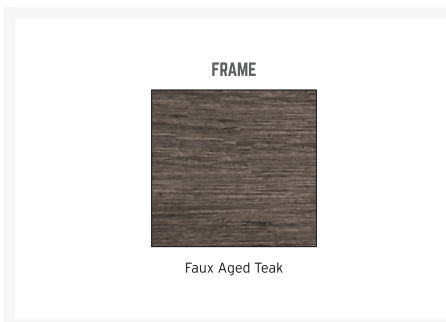

Product Images

Short Description

The HORIZON Cusion Swivel Dining Chair (HRZ371FAT) by Eddie Bauer. Horizon channels the ruggedness of early outdoorsmen and balances it with the sophistication of mid-century design.