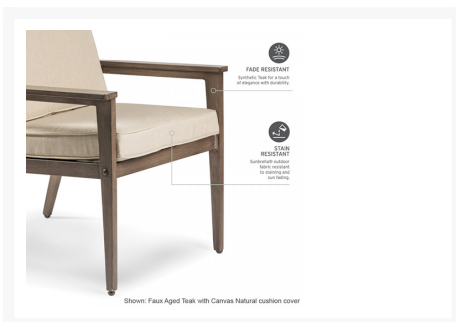

## Short Description

The HORIZON Cusion Swivel Dining Chair (HRZ371FAT) by Eddie Bauer. Horizon channels the ruggedness of early outdoorsmen and balances it with the sophistication of mid-century design.

## Description

---

The Horizon Cushion Swivel Dining Chair (HRZ371FAT) by Eddie Bauer. Horizon channels the ruggedness of early outdoorsmen and balances it with the sophistication of mid-century design. Details like tapered legs, nail head details and plank arms, add to the collection's authenticity and comfort.

### Includes

- One (1) Horizon Cushion Swivel Dining Chair

### Dimensions

- 25"W x 30"D x 36"H (29 lbs.)