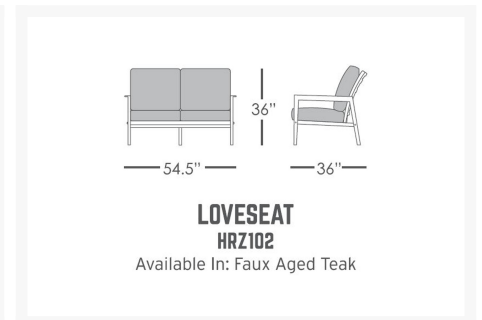

## Short Description

---

The HORIZON Loveseat (HRZ102FAT) by Eddie Bauer. Horizon channels the ruggedness of early outdoorsmen and balances it with the sophistication of mid-century design

## Description

---

The Horizon Loveseat (HRZ102FAT) by Eddie Bauer. Horizon channels the ruggedness of early outdoorsmen and balances it with the sophistication of mid-century design. Details like tapered legs, nail head details and plank arms, add to the collection's authenticity and comfort.

### Dimensions

- 54.5"W x 36"D x 36"H (52 lbs.)