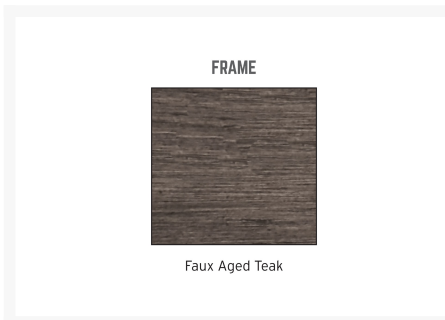

Product Images