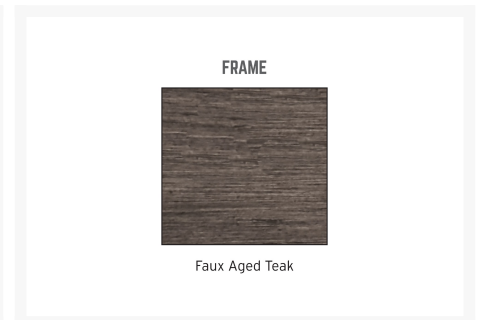

Product Images

Short Description

The HORIZON Swivel Club Chair (HRZ161FAT) by Eddie Bauer. Horizon channels the ruggedness of early outdoorsmen and balances it with the sophistication of mid-century design.

Description

The Horizon Swivel Club Chair (HRZ161FAT) by Eddie Bauer. Horizon channels the ruggedness of early outdoorsmen and balances it with the sophistication of mid-century design. Details like tapered legs, nail head details and plank arms, add to the collection's authenticity and comfort.

Includes

- One (1) Horizon Swivel Club Chair

Dimensions

- 30.5"W x 36"D x 36"H (35 lbs.)

Features

- Hand constructed aluminum frame is light weight, strong and rust resistant.
- Finished with a durable powder coat and hand painted faux wood top coat
- Seating cushions are covered with Sunbrella's proven outdoor fabric.
- Materials: Aluminum