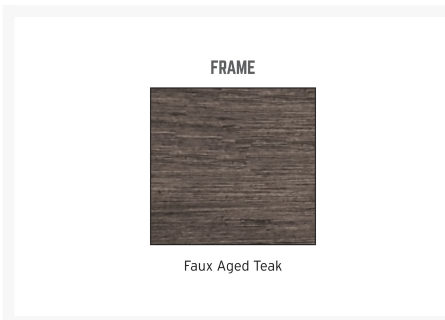

Product Images

Short Description

The HORIZON Swivel Club Chair (HRZ161FAT) by Eddie Bauer. Horizon channels the ruggedness of early outdoorsmen and balances it with the sophistication of mid-century design.

Description

The Horizon Swivel Club Chair (HRZ161FAT) by Eddie Bauer. Horizon channels the ruggedness of early outdoorsmen and balances it with the sophistication of mid-century design. Details like tapered legs, nail head details and plank arms, add to the collection's authenticity and comfort.

Includes

- One (1) Horizon Swivel Club Chair

Dimensions

- 30.5"W x 36"D x 36"H (35 lbs.)

Features

- Hand constructed aluminum frame is light weight, strong and rust resistant.
- Finished with a durable powder coat and hand painted faux wood top coat
- Seating cushions are covered with Sunbrella's proven outdoor fabric.
- Materials: Aluminum