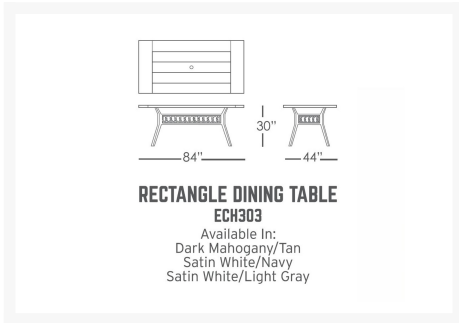

Product Images

Short Description

The ECHO BAY Rectangular Dining Table (ECH303) by Eddie Bauer. Elegant curves, tapering lines and intricate rope weave, create a sophisticated collection that is at home on the coast or at the lake house.

Description

The Echo Bay Rectangular Dining Table (ECH303) by Eddie Bauer. Elegant curves, tapering lines and intricate rope weave, create a sophisticated collection that is at home on the coast or at the lake house.

Includes

- One (1) Echo Bay Rectangular Dining Table

Dimensions

- 84"W x 44"D x 30"H (88 lbs.)

Features

- Hand constructed aluminum frame is light weight, strong and rust resistant.
- Realistic synthetic rope is strong, soft and weather proof thanks to a PVC core and 100% sunproof wrap.
- Finished with a durable powder coat and hand painted faux wood top coat (top coat on Dark Mahogany only)
- Materials: Aluminum, PVC