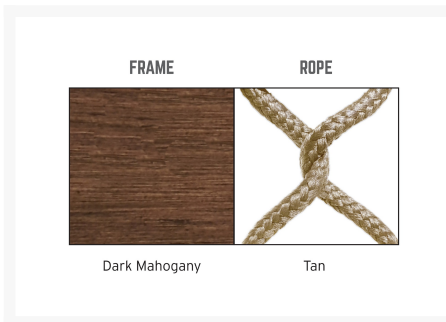

Product Images

Short Description

The ECHO BAY Rectangular Dining Table (ECH303) by Eddie Bauer. Elegant curves, tapering lines and intricate rope weave, create a sophisticated collection that is at home on the coast or at the lake house.

Description

The Echo Bay Rectangular Dining Table (ECH303) by Eddie Bauer. Elegant curves, tapering lines and intricate rope weave, create a sophisticated collection that is at home on the coast or at the lake house.

Includes

- One (1) Echo Bay Rectangular Dining Table

Dimensions

- 84"W x 44"D x 30"H (88 lbs.)

Features

- Hand constructed aluminum frame is light weight, strong and rust resistant.
- Realistic synthetic rope is strong, soft and weather proof thanks to a PVC core and 100% sunproof wrap.
- Finished with a durable powder coat and hand painted faux wood top coat (top coat on Dark Mahogany only)
- Materials: Aluminum, PVC