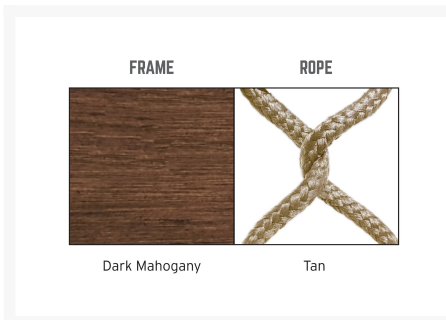

Product Images

Short Description

The ECHO BAY Square Dining Table (ECH304) by Eddie Bauer. Elegant curves, tapering lines and intricate rope weave, create a sophisticated collection that is at home on the coast or at the lake house.

Description

The Echo Bay Square Dining Table (ECH304) by Eddie Bauer. Elegant curves, tapering lines and intricate rope weave, create a sophisticated collection that is at home on the coast or at the lake house.

Includes

- One (1) Echo Bay Square Dining Table

Dimensions

- 44"W x 44"D x 30"H (49 lbs.)

Features

- Hand constructed aluminum frame is light weight, strong and rust resistant.
- Realistic synthetic rope is strong, soft and weather proof thanks to a PVC core and 100% sunproof wrap.
- Finished with a durable powder coat and hand painted faux wood top coat (top coat on Dark Mahogany only)
- Materials: Aluminum, PVC