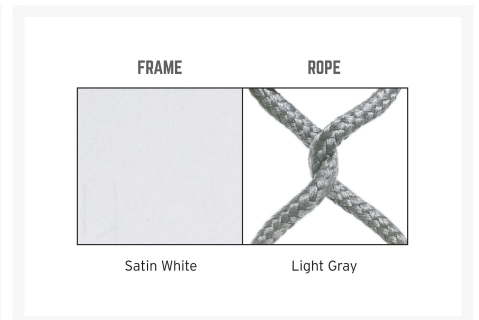

Product Images