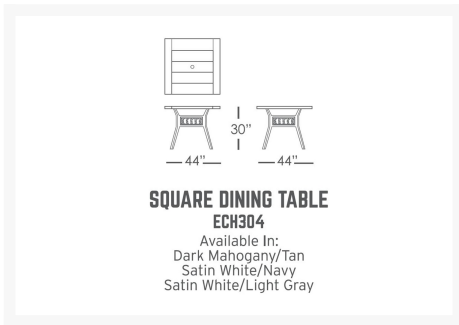

Product Images

Short Description

The ECHO BAY Square Dining Table (ECH304) by Eddie Bauer. Elegant curves, tapering lines and intricate rope weave, create a sophisticated collection that is at home on the coast or at the lake house.

Description

The Echo Bay Square Dining Table (ECH304) by Eddie Bauer. Elegant curves, tapering lines and intricate rope weave, create a sophisticated collection that is at home on the coast or at the lake house.

Includes

- One (1) Echo Bay Square Dining Table

Dimensions

- 44"W x 44"D x 30"H (49 lbs.)

Features

- Hand constructed aluminum frame is light weight, strong and rust resistant.
- Realistic synthetic rope is strong, soft and weather proof thanks to a PVC core and 100% sunproof wrap.
- Finished with a durable powder coat and hand painted faux wood top coat (top coat on Dark Mahogany only)
- Materials: Aluminum, PVC