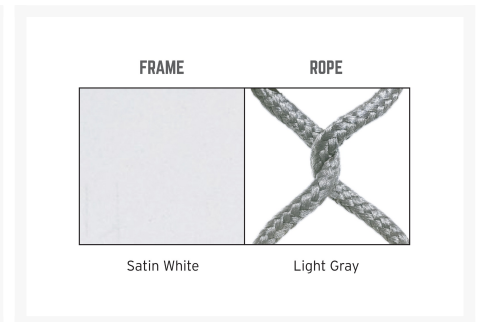

Product Images