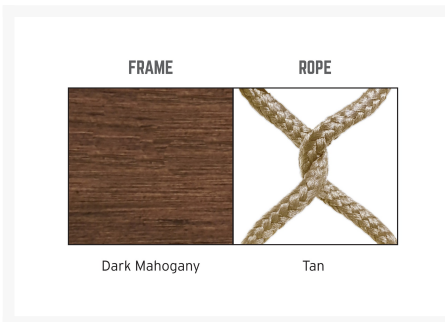

Product Images

Short Description

The ECHO BAY Coffee Table (ECH502) by Eddie Bauer. Elegant curves, tapering lines and intricate rope weave, create a sophisticated collection that is at home on the coast or at the lake house.

Includes

- One (1) Echo Bay Coffee Table

Dimensions

- 44"W x 22"D x 18.5"H (22 lbs.)

Features

- Hand constructed aluminum frame is light weight, strong and rust resistant.
- Realistic synthetic rope is strong, soft and weather proof thanks to a PVC core and 100% sunproof wrap.
- Finished with a durable powder coat and hand painted faux wood top coat (top coat on Dark Mahogany only)
- Materials: Aluminum, PVC