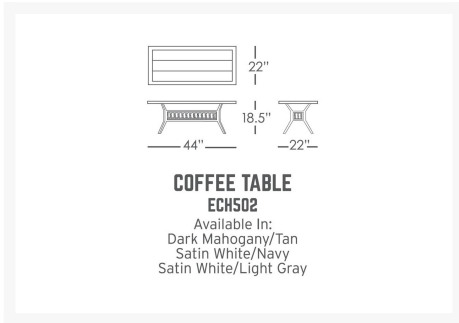

Product Images

Short Description

The ECHO BAY Coffee Table (ECH502) by Eddie Bauer. Elegant curves, tapering lines and intricate rope weave, create a sophisticated collection that is at home on the coast or at the lake house.

Description

The Echo Bay Coffee Table (ECH502) by Eddie Bauer. Elegant curves, tapering lines and intricate rope weave, create a sophisticated collection that is at home on the coast or at the lake house.

Includes

- One (1) Echo Bay Coffee Table

Dimensions

- 44"W x 22"D x 18.5"H (22 lbs.)

Features

- Hand constructed aluminum frame is light weight, strong and rust resistant.
- Realistic synthetic rope is strong, soft and weather proof thanks to a PVC core and 100% sunproof wrap.
- Finished with a durable powder coat and hand painted faux wood top coat (top coat on Dark Mahogany only)
- Materials: Aluminum, PVC