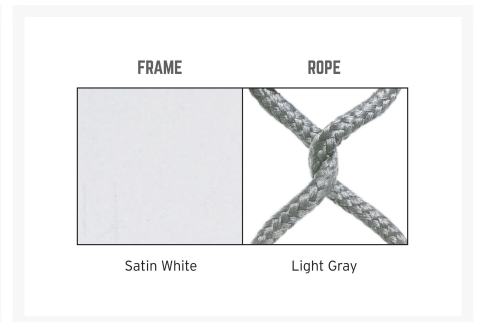

Product Images