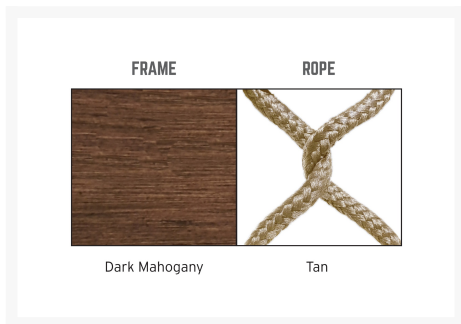

Short Description

The ECHO BAY Swivel Club Chair (ECH161) by Eddie Bauer. Elegant curves, tapering lines and intricate rope weave, create a sophisticated collection that is at home on the coast or at the lake house.

Description

The Echo Bay Swivel Club Chair (ECH161) by Eddie Bauer. Elegant curves, tapering lines and intricate rope weave, create a sophisticated collection that is at home on the coast or at the lake house.

Includes

- One (1) Echo Bay Swivel Club Chair

Dimensions

- 28"W x 34"D x 36"H (34 lbs.)

Features

- Hand constructed aluminum frame is light weight, strong and rust resistant.
- Realistic synthetic rope is strong, soft and weather proof thanks to a PVC core and 100% sunproof wrap.
- Finished with a durable powder coat and hand painted faux wood top coat (top coat on Dark Mahogany only)
- Seating cushions are covered with Sunbrella's proven outdoor fabric.
- Materials: Aluminum, PVC

Warranty

Residential

- Frame: 15 Years
- Fabric: 5 Years
- Components: 5 Years

Commercial

- Frame: 5 Years
- Fabric: 3 Years
- Components: 3 Years