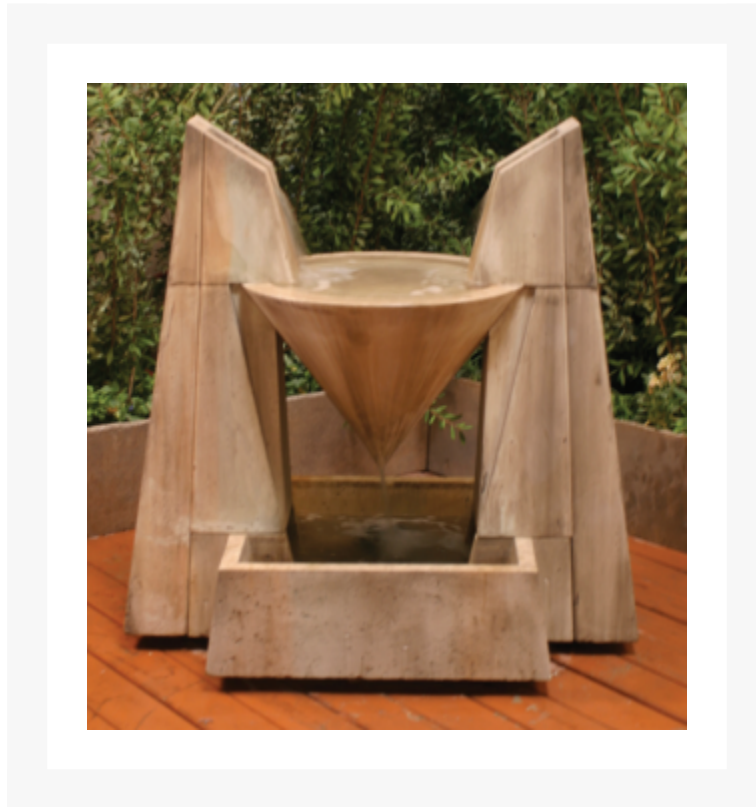

Product Images

Short Description

sku: DCCPheight: 48 in.width: 48 in.depth: 28.5 in.weight: 650 lbs.color shown: sierra

Description

The Daccapo fountain's unique design is sure to captivate onlookers. Featuring a unique conical surface shape with a pleasing Sierra finish, water flows through the upside down tip. This fountain is sure to impress all.

The fountain is made of the highest grade fiber reinforced concrete (GFRC), which not only reduces weight but is also much more durable than standard cast stone. The artists behind the making of this fountain have simulated the natural texture of the stone to perfection. Installation is very simple and one can be sure to enjoy the beauty and serenity of this fountain with little effort.