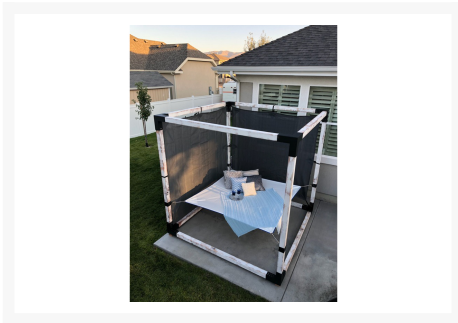

## Short Description

---

The Toja Grid offers a modern approach to style & design. Our Double Hammock Kit is perfect for any outdoor living space. Quick and easy to assemble in under 2 hours! Brackets fit with standard 4x4 wood posts.

## Description

---

The Toja Grid Hammock Kit w/ Shade Sail for 4x4 Wood (HMKWHGR1S) by Toja Grid. The Toja Grid offers a modern approach to style & design. Our Double Hammock Kit is perfect for any outdoor living space. Quick and easy to assemble in under 2 hours! Brackets fit with standard 4x4 wood posts. The Toja Grid offers a modern approach to style & design along with affordability, quick assembly, and quality craftsmanship. Key Note: 4x4 is a size reference. The most common wood is actually 3.5" x 3.5" with rounded edges. Some types have sharp edges or are a true 4"x4" and will not fit. Also note that fresh pressure treated wood or wet wood will be swollen, we advise installing with dry wood

## Dimensions

- TRIO Corner Bracket
  - Overall: 10.75"W x 10.75"D x 10.75"H
  - Opening: 3.75"W x 3.75"D x 7"H

### What Type of Wood Should be Used?

Any standard dry straight 6x6 wood will work. Our products were made to assemble with standard 8ft, 10ft and 12ft lengths available at most lumber yards. Note: 6x6 wood is in fact 5.5" x 5.5" - the industry simply calls it 6x6. We suggest cedar, however pressure-treated, engineered, tiger wood, and even IPE will work.