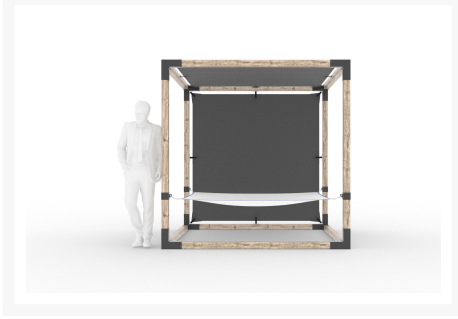

## Product Images

## Short Description

---

The Toja Grid offers a modern approach to style & design. Our Double Hammock Kit is perfect for any outdoor living space. Quick and easy to assemble in under 2 hours! Brackets fit with standard 4x4 wood posts.

## Description

---

The Toja Grid Hammock Kit w/ Shade Sail for 4x4 Wood (HMKWHGR1S) by Toja Grid. The Toja Grid offers a modern approach to style & design. Our Double Hammock Kit is perfect for any outdoor living space. Quick and easy to assemble in under 2 hours! Brackets fit with standard 4x4 wood posts. The Toja Grid offers a modern approach to style & design along with affordability, quick assembly, and quality craftsmanship. Key Note: 4x4 is a size reference. The most common wood is actually 3.5" x 3.5" with rounded edges. Some types have sharp edges or are a true 4"x4" and will not fit. Also note that fresh pressure treated wood or wet wood will be swollen, we advise installing with dry wood

## Dimensions

- TRIO Corner Bracket
  - Overall: 10.75"W x 10.75"D x 10.75"H
  - Opening: 3.75"W x 3.75"D x 7"H