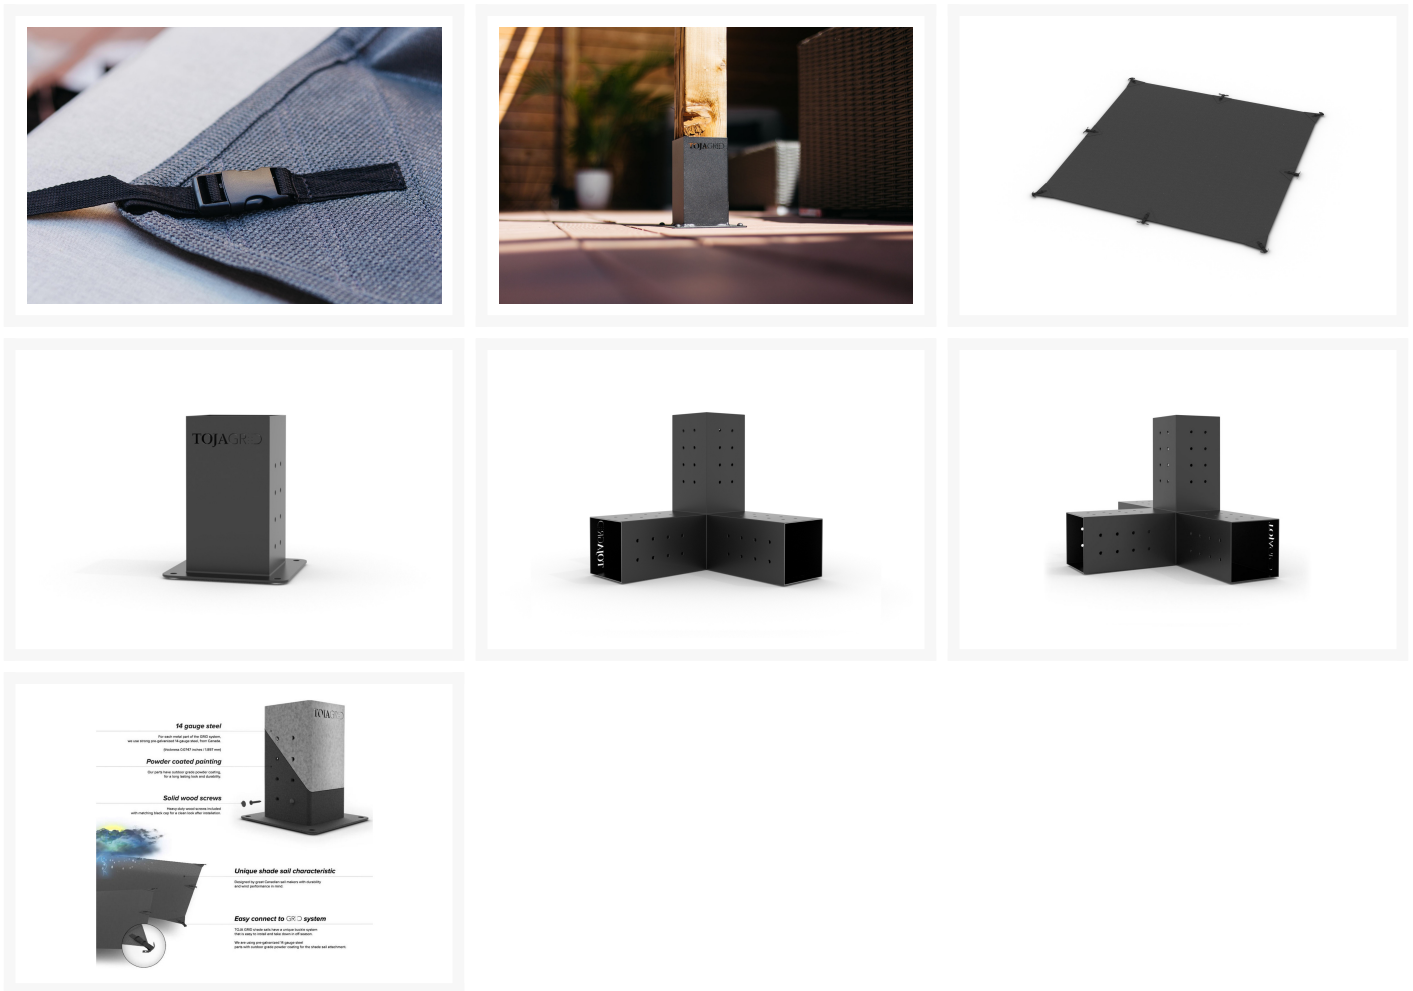

## Product Images

## Short Description

The Toja Grid offers a modern approach to style & design along with affordability, quick assembly, and quality craftsmanship. Key Note: 4x4 is a size reference. The most common wood is actually 3.5" x 3.5" with rounded edges.

## Description

The Toja Grid Double Side Pergola Kit w/ Shade Sail for 4x4 Wood (DS0816GR13) by Toja Grid. The Toja Grid offers a modern approach to style & design along with affordability, quick assembly, and quality craftsmanship. Key Note: 4x4 is a size reference. The most common wood is actually 3.5" x 3.5" with rounded edges. Some types have sharp edges or are a true 4"x4" and will not fit. Also note that fresh pressure treated wood or wet wood will be swollen, we advise installing with dry wood

Includes

- Included in the kit:
  - Two (2) TRIO corner brackets
  - Six (6) SOLO base brackets
  - One (1) QUAD extension brackets

- Two (2) Graphite (Grey) SHADE SAIL of chosen sizes
- All screws & brackets to connect our parts to wood
- Excluded from the kit
  - Surface securing hardware
  - Wood