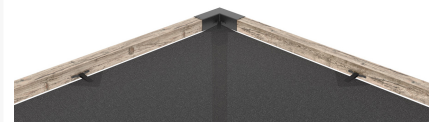

## Short Description

The Toja Grid offers a modern approach to style & design along with affordability, quick assembly, and quality craftsmanship. Key Note: 4x4 is a size reference. The most common wood is actually 3.5" x 3.5" with rounded edges.

## Description

The Toja Grid Double Side Pergola Kit w/ Shade Sail for 4x4 Wood (DS0816GR13) by Toja Grid. The Toja Grid offers a modern approach to style & design along with affordability, quick assembly, and quality craftsmanship. Key Note: 4x4 is a size reference. The most common wood is actually 3.5" x 3.5" with rounded edges. Some types have sharp edges or are a true 4"x4" and will not fit. Also note that fresh pressure treated wood or wet wood will be swollen, we advise installing with dry wood

Includes

- Included in the kit:
  - Two (2) TRIO corner brackets
  - Six (6) SOLO base brackets
  - One (1) QUAD extension brackets

- Two (2) Graphite (Grey) SHADE SAIL of chosen sizes
- All screws & brackets to connect our parts to wood
- Excluded from the kit
  - Surface securing hardware
  - Wood

### What Type of Wood Should be Used?

Any standard dry straight 4x4 wood will work. Our products were made to assemble with standard 8ft, 10ft and 12ft lengths available at most lumber yards. Note: 4x4 wood is in fact 3.5" x 3.5" - the industry simply calls it 4x4. We suggest cedar, however pressure-treated, engineered, tiger wood, and even IPE will work.