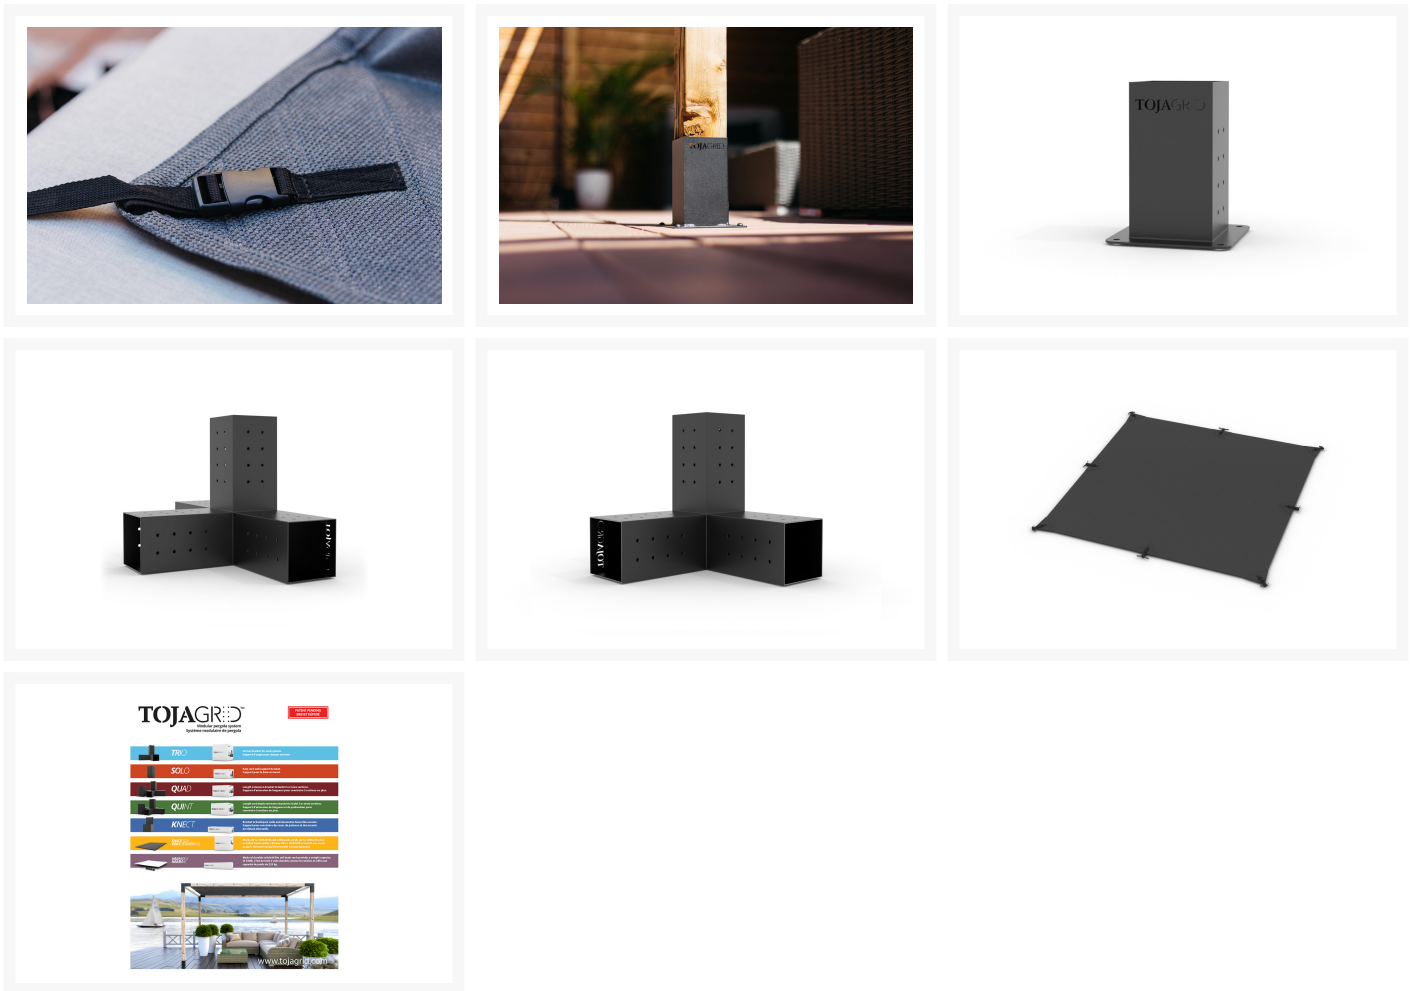

## Product Images

## Short Description

The Toja Grid offers a modern approach to style & design along with affordability, quick assembly, and quality craftsmanship. Key Note: 4x4 is a size reference. The most common wood is actually 3.5" x 3.5" with rounded edges.

## Description

The Toja Grid Double Pergola Kit w/ Shade Sail for 4x4 Wood (DP0816GR13) by Toja Grid. The Toja Grid offers a modern approach to style & design along with affordability, quick assembly, and quality craftsmanship. Key Note: 4x4 is a size reference. The most common wood is actually 3.5" x 3.5" with rounded edges. Some types have sharp edges or are a true 4"x4" and will not fit. Also note that fresh pressure treated wood or wet wood will be swollen, we advise installing with dry wood

### Includes

- Included in the kit:
  - Four (4) TRIO corner brackets
  - Six (6) SOLO base brackets
  - Two (2) QUAD extension brackets

- Two (2) Graphite (Grey) SHADE SAIL of chosen sizes
- All screws & brackets to connect our parts to wood
- Excluded from the kit
  - Surface securing hardware
  - Wood