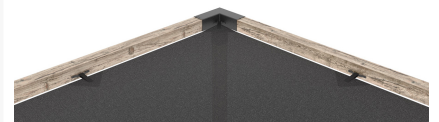

## Short Description

The Toja Grid offers a modern approach to style & design along with affordability, quick assembly, and quality craftsmanship. Key Note: 4x4 is a size reference. The most common wood is actually 3.5" x 3.5" with rounded edges.

## Description

The Toja Grid Double Pergola Kit w/ Shade Sail for 4x4 Wood (DP0816GR13) by Toja Grid. The Toja Grid offers a modern approach to style & design along with affordability, quick assembly, and quality craftsmanship. Key Note: 4x4 is a size reference. The most common wood is actually 3.5" x 3.5" with rounded edges. Some types have sharp edges or are a true 4"x4" and will not fit. Also note that fresh pressure treated wood or wet wood will be swollen, we advise installing with dry wood

### Includes

- Included in the kit:
  - Four (4) TRIO corner brackets
  - Six (6) SOLO base brackets
  - Two (2) QUAD extension brackets

- Two (2) Graphite (Grey) SHADE SAIL of chosen sizes
- All screws & brackets to connect our parts to wood
- Excluded from the kit
  - Surface securing hardware
  - Wood

### What Type of Wood Should be Used?

Any standard dry straight 4x4 wood will work. Our products were made to assemble with standard 8ft, 10ft and 12ft lengths available at most lumber yards. Note: 4x4 wood is in fact 3.5" x 3.5" - the industry simply calls it 4x4. We suggest cedar, however pressure-treated, engineered, tiger wood, and even IPE will work.