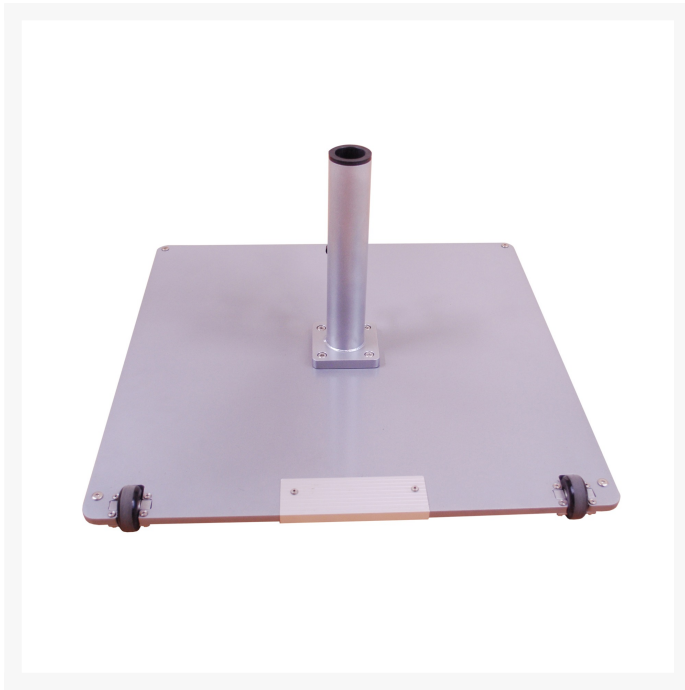

Product Images

Short Description

Galtech 95 lb. Steel Plate Umbrella Base w/ Wheels 095SQ

Description

Made for both commercial and residential use, the Galtech 95 lb. Steel Plate Umbrella Base w/ Wheels (095SQ) by Galtech International can accommodate umbrella poles up to 1.75" in diameter. Designed to fit Galtech market umbrellas, this base is perfect for use with a table and freestanding applications. Choose from two sleek finishes: Black or Silver.

Includes

- One (1) Galtech 95 lb. Steel Plate Umbrella Base w/ Wheels 095SQ

Features

Manufacturer	Galtech International
SKU	095SQ
Dimensions	26" x 26" (95 lbs.), Tube Diameter: 1.75"
Frame Material	Steel
Available Frame Finishes	Black, Silver

Application	Commercial & Residential
Freestanding Use	Yes
Manufacturer Warranty	1 Year

Features

- Heavy duty mounting plate is ideal for commercial use
- Steel plate coated with anti-rust primer
- Stainless steel hardware
- Stainless foot plate on wheel base for easy movement
- Rubber feet protect your deck and keep your umbrella base from scuffing
- Simply remove the bushings on the base tube to fit a 1.75" pole
- Simply hose off to clean and towel dry
- Store away from elements to extend lifespan
- Some assembly required