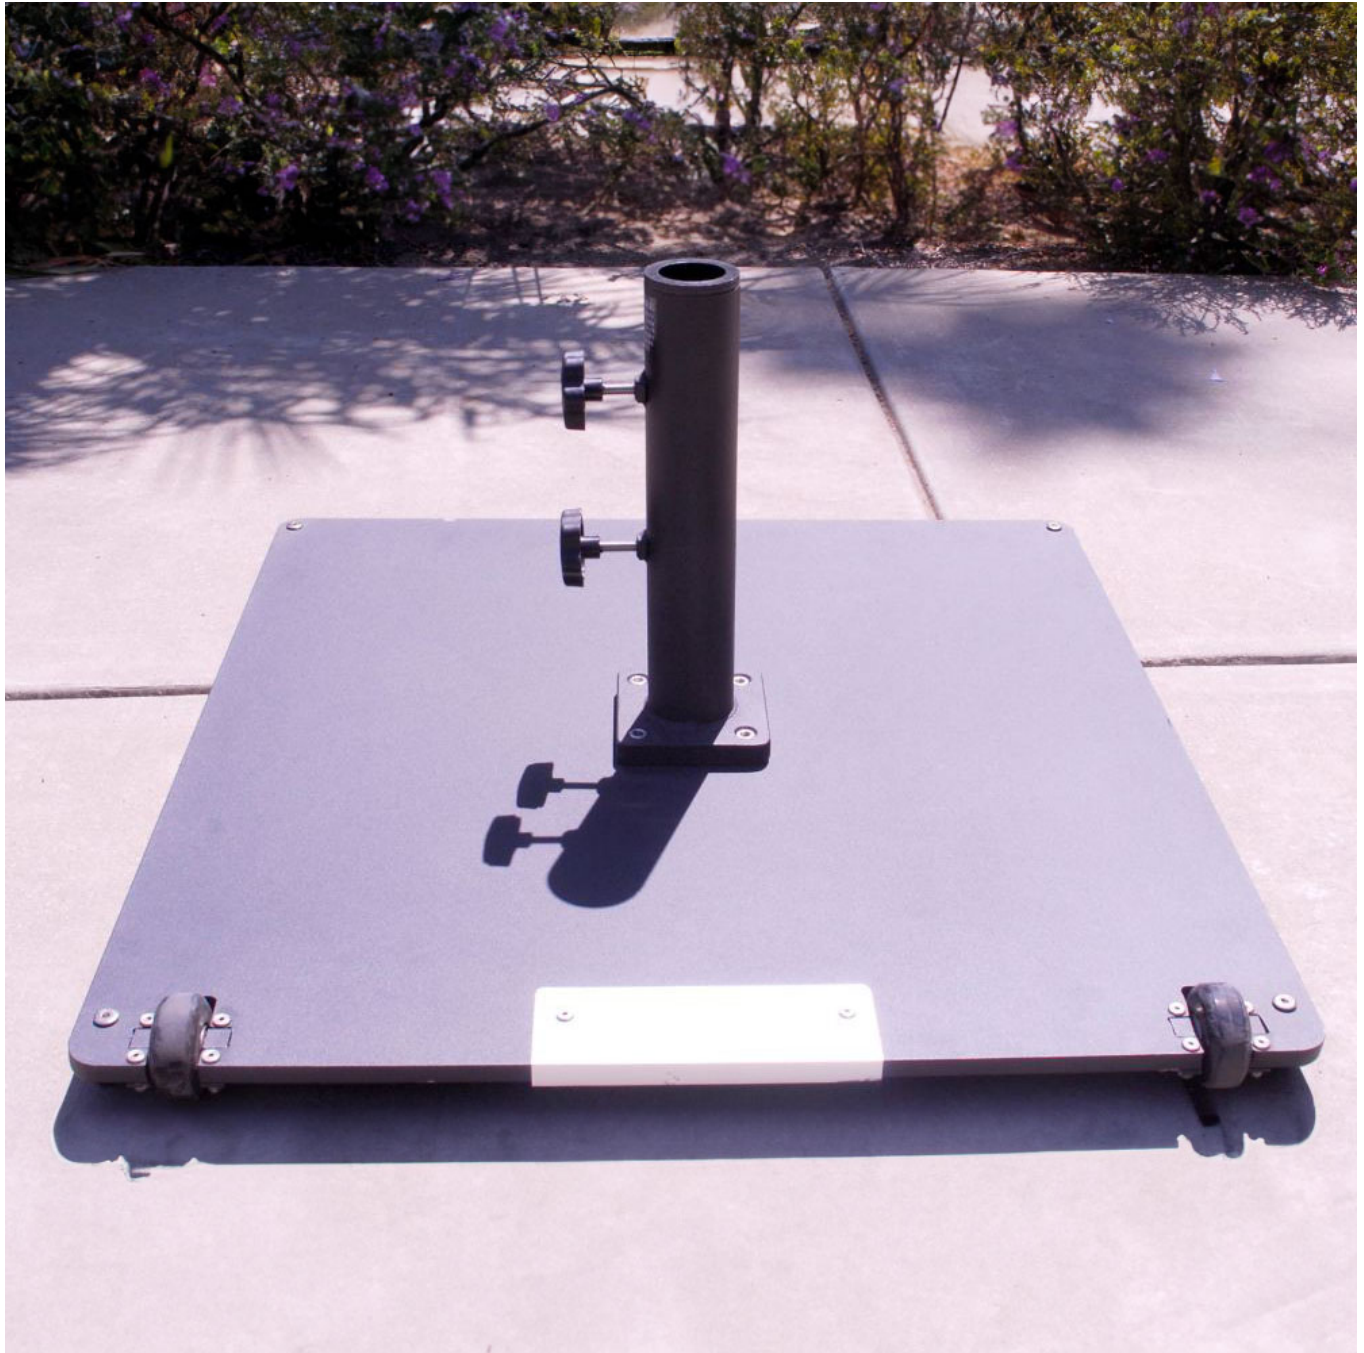

Product Images

Short Description

Galtech 95 lb. Steel Plate Umbrella Base w/ Wheels 095SQ

Description

Made for both commercial and residential use, the Galtech 95 lb. Steel Plate Umbrella Base w/ Wheels (095SQ) by Galtech International can accommodate umbrella poles up to 1.75" in diameter. Designed to fit Galtech market umbrellas, this base is perfect for use with a table and freestanding applications. Choose from two sleek finishes: Black or Silver.

Includes

- One (1) Galtech 95 lb. Steel Plate Umbrella Base w/ Wheels 095SQ

Features

Manufacturer	Galtech International
SKU	095SQ
Dimensions	26" x 26" (95 lbs.), Tube Diameter: 1.75"
Frame Material	Steel
Available Frame Finishes	Black, Silver

Application	Commercial & Residential
Freestanding Use	Yes
Manufacturer Warranty	1 Year

Features

- Heavy duty mounting plate is ideal for commercial use
- Steel plate coated with anti-rust primer
- Stainless steel hardware
- Stainless foot plate on wheel base for easy movement
- Rubber feet protect your deck and keep your umbrella base from scuffing
- Simply remove the bushings on the base tube to fit a 1.75" pole
- Simply hose off to clean and towel dry
- Store away from elements to extend lifespan
- Some assembly required