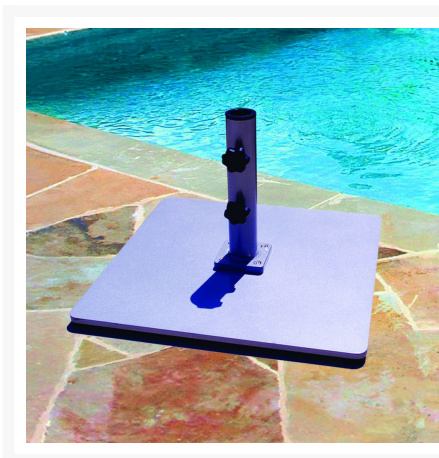

Product Images

Short Description

Galtech 60 lb. Steel Plate Umbrella Base 060SQ

Description

Made for both commercial and residential use, the Galtech 60 lb. Steel Plate Umbrella Base (060SQ) by Galtech International can accommodate umbrella poles up to 1.75" in diameter. Designed to fit Galtech market umbrellas, this base is perfect for use with a table and freestanding applications. Choose from two sleek finishes: Black or Silver.

Includes

- One (1) Galtech 60 lb. Steel Plate Umbrella Base 060SQ

Features

Manufacturer	Galtech International
SKU	060SQ
Dimensions	21" x 21" (60 lbs.), Tube Diameter: 1.75"
Frame Material	Steel
Available Frame Finishes	Black, Silver
Application	Commercial & Residential
Freestanding Use	No
Manufacturer Warranty	1 Year

Features

- Heavy duty mounting plate is ideal for commercial use
- Steel plate coated with anti-rust primer
- Stainless steel hardware
- Rubber feet protect your deck and keep your umbrella base from scuffing
- Simply remove the bushings on the base tube to fit a 1.75" pole
- Simply hose off to clean and towel dry
- Store away from elements to extend lifespan
- Some assembly required