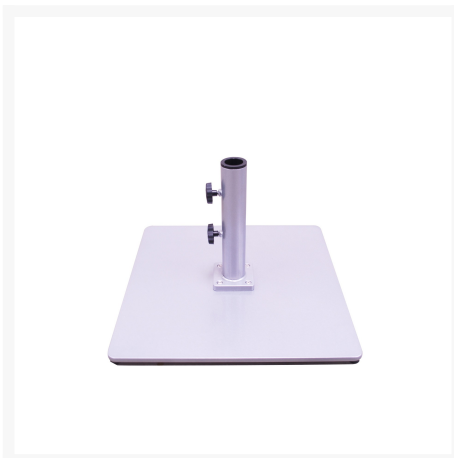

Product Images

Short Description

Galtech 60 lb. Steel Plate Umbrella Base 060SQ

Description

Made for both commercial and residential use, the Galtech 60 lb. Steel Plate Umbrella Base (060SQ) by Galtech International can accommodate umbrella poles up to 1.75" in diameter. Designed to fit Galtech market umbrellas, this base is perfect for use with a table and freestanding applications. Choose from two sleek finishes: Black or Silver.

Includes

- One (1) Galtech 60 lb. Steel Plate Umbrella Base 060SQ

Features

Manufacturer	Galtech International
SKU	060SQ
Dimensions	21" x 21" (60 lbs.), Tube Diameter: 1.75"
Frame Material	Steel
Available Frame Finishes	Black, Silver
Application	Commercial & Residential
Freestanding Use	No
Manufacturer Warranty	1 Year

Features

- Heavy duty mounting plate is ideal for commercial use
- Steel plate coated with anti-rust primer
- Stainless steel hardware
- Rubber feet protect your deck and keep your umbrella base from scuffing
- Simply remove the bushings on the base tube to fit a 1.75" pole
- Simply hose off to clean and towel dry
- Store away from elements to extend lifespan
- Some assembly required