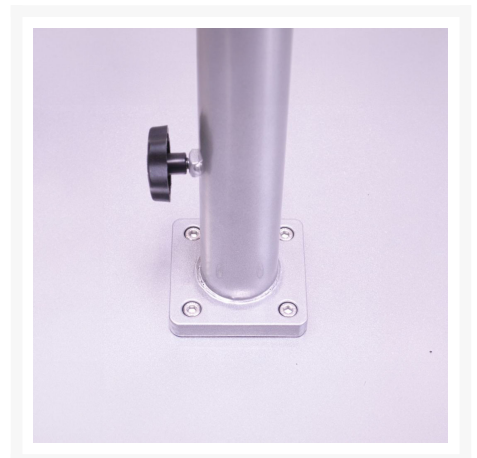

Product Images

Short Description

Galtech 60 lb. Steel Plate Umbrella Base 060SQ

Description

Made for both commercial and residential use, the Galtech 60 lb. Steel Plate Umbrella Base (060SQ) by Galtech International can accommodate umbrella poles up to 1.75" in diameter. Designed to fit Galtech market umbrellas, this base is perfect for use with a table and freestanding applications. Choose from two sleek finishes: Black or Silver.

Includes

- One (1) Galtech 60 lb. Steel Plate Umbrella Base 060SQ

Features

Manufacturer	Galtech International
SKU	060SQ
Dimensions	21" x 21" (60 lbs.), Tube Diameter: 1.75"
Frame Material	Steel
Available Frame Finishes	Black, Silver
Application	Commercial & Residential
Freestanding Use	No
Manufacturer Warranty	1 Year

Features

- Heavy duty mounting plate is ideal for commercial use
- Steel plate coated with anti-rust primer
- Stainless steel hardware
- Rubber feet protect your deck and keep your umbrella base from scuffing
- Simply remove the bushings on the base tube to fit a 1.75" pole
- Simply hose off to clean and towel dry
- Store away from elements to extend lifespan
- Some assembly required