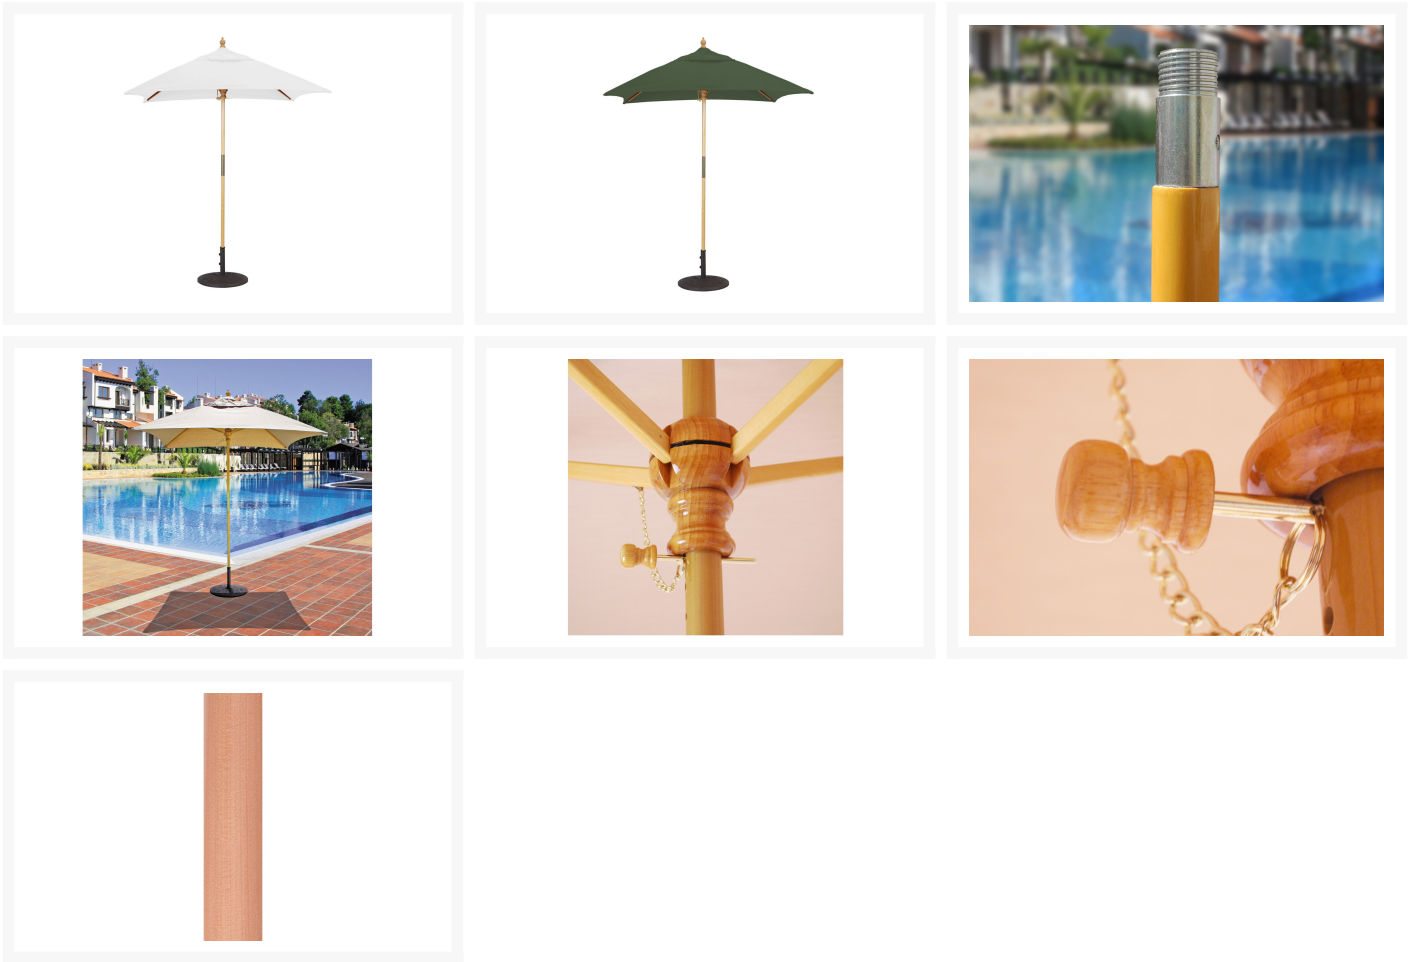

Product Images

Short Description

The Galtech 6' x 6' Square Manual Lift Umbrella (161) by Galtech International. Includes One (1) Galtech 6' x 6' Square Manual Lift Umbrella

Description

The Galtech 6' x 6' Square Manual Lift Umbrella (161) by Galtech International.

Includes

- One (1) Galtech 6' x 6' Square Manual Lift Umbrella

Recommended Bases:

- Minimum base weight with dining table: 35 - 50 lbs
- Minimum free standing base weight: 100 lbs

Dimensions

- 6'W x 6'L x 96"H (13 lbs)
- Canopy Clearance: 75"
- Pole Diameter: 1.5"
- Bottom Pole: 48"

Features

- Manual Lift
- Premium Finish
- Threaded Coupling
- 4 Ribs
- Commercial or Residential applications
- Ideal shade coverage: up to 42" tables
- Six layers of varnish for premium sealed finish
- Our most popular wood cafe umbrella
- Pole Diameter 1.5"