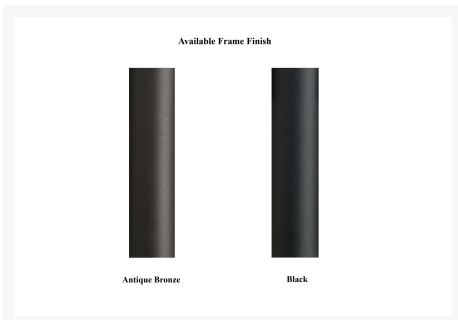

## Short Description

10' x 10' Square Quick Ship Easy Tilt & Lift Cantilever Umbrella w/ Rolling Base 897

## Description

The 10' x 10' Square Quick Ship Easy Tilt & Lift Cantilever Umbrella w/ Rolling Base (897) by Galtech International is classic, durable, and easy to use, bringing the perfect amount of shade and style to your patio. This parasol features a user-friendly Easy Lift & Tilt system, which means you'll spend less time setting up and more time relaxing in the shade. Simply lift the handle to open the canopy and rotate the tilt wheel to engage the tilt function!

## Features

Manufacturer	Galtech International
Model	897
Dimensions	10' W x 10' L x 9.25' H (90 lbs.), Clearance (Open Canopy): 6.92', 8 Ribs
Base Dimensions	33"D x 7.25"H
Coverage	96" Table
Frame Material	Aluminum
Available Frame Finishes	Antique Bronze, Black
Lift Type	Easy Lift
Application	Residential
Freestanding Use	Yes
Recommended Base With Table Use	NA
Recommended Base For Free Standing Use	100 lbs. of sand
Manufacturer Warranty	2 Years
Fabric Fade Warranty	Sunbrella: 5 Years