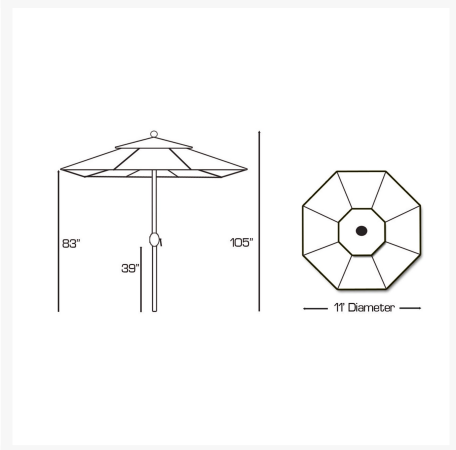

UMBRELLA SIZE RECOMMENDATIONS

Size selection is essential. To get the maximum life span for your patio furniture, please follow the following guidelines. To ensure optimum performance, please refer to the following table for the recommended size of umbrella for your patio furniture.

UMBRELLA SIZE	SEATING	DEEP SEATING	UMBRELLA SIZE	SEATING	DEEP SEATING
11' Octagon 85	4-6 chairs	2-3 chairs	11.5' Square 132	4-6 chairs	2-3 chairs
8'X10' Rectangle 80	4-6 chairs	2-3 chairs	10'X12' Rectangle 130	4-6 chairs	2-3 chairs
10' Round 70	4-6 chairs	2-3 chairs	12' Octagon 129	4-6 chairs	2-3 chairs
10' Octagon 72	4-6 chairs	2-3 chairs	10' Square 100	4-6 chairs	2-3 chairs
9' Octagon 57	4-6 chairs	2-3 chairs	11.5' Octagon 96	4-6 chairs	2-3 chairs
7' Square 49	4-6 chairs	2-3 chairs	8'X10' Rectangle 88	4-6 chairs	2-3 chairs
3.5' Octagon 39	4-6 chairs	2-3 chairs