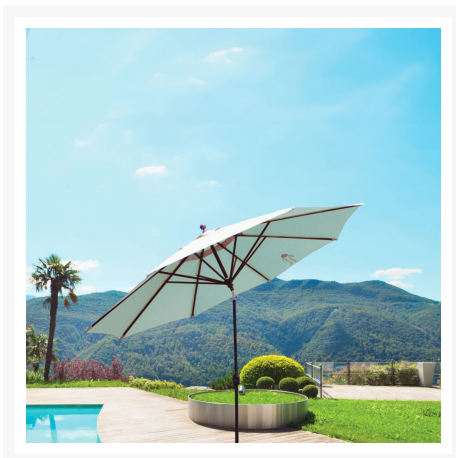

Product Images