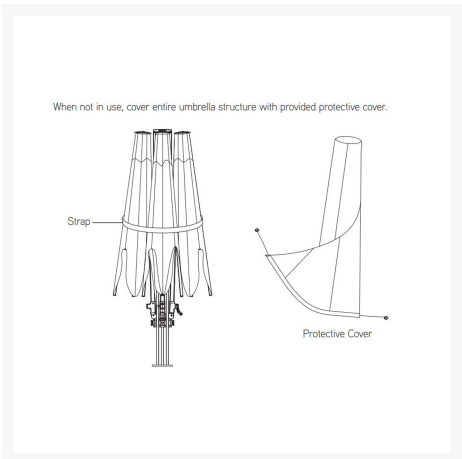

Product Images

UMBRELLA SIZE RECOMMENDATIONS

Shade coverage is based on a 10' x 10' canopy. For more information on canopy coverage, please visit www.patioproducts.com. All dimensions are in feet and inches. All measurements are approximate and may vary slightly.

Short Description

Quad Sidepost Cantilever Umbrella JCP501 by Jardinico

Description

Bring a distinctive look and immense shade coverage to your next outdoor event with the Quad Sidepost Cantilever Umbrella (JCP501) by Jardinico. With its ability to shade 430 square feet, the JCP501 can be configured as 2, 3 or 4 umbrellas. Each parasol can be opened, closed and tilted in height separately, allowing for easy adjustment. Featuring a sophisticated Belgian design, this elegant, extra-sturdy aluminum octagonal shaped frame is available in 4 high end, rust-proof finishes and a variety of top quality, fade resistant fabrics. If you can't find the fabric you're looking for, give us a call at 1-888-947-4449 for more options!

- Overall Height: (closed) 8.33', (open) 8.25'
- Maximum Height with Tilt: 16.33'
- Overall Maximum Width: 20.83'

- Overall Maximum Canopy Length: 29.75'
- Weight: 393 lbs. (4 canopies), 320 lbs. (3 canopies), 247 lbs. (2 canopies)
- Individual Canopy Size: 9.75'
- Ribs: 8 each
- Concrete In-Ground Kit Weight: 22 lbs.
- Concrete Mount Kit: 14 lbs.