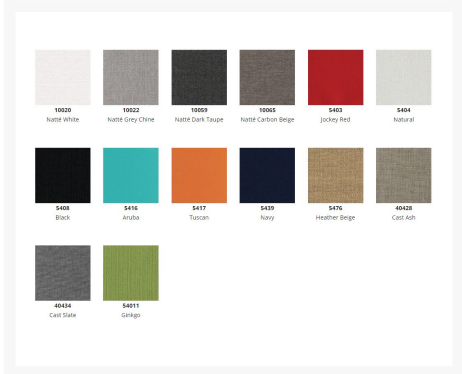

Product Images

UMBRELLA SIZE RECOMMENDATIONS

Shade coverage is based on a 10' x 10' canopy. For more information on canopy coverage, please visit www.patioproducts.com. All dimensions are in feet and inches. All measurements are approximate and may vary slightly.

Short Description

Quad Sidepost Cantilever Umbrella JCP501 by Jardinico

Description

Bring a distinctive look and immense shade coverage to your next outdoor event with the Quad Sidepost Cantilever Umbrella (JCP501) by Jardinico. With its ability to shade 430 square feet, the JCP501 can be configured as 2, 3 or 4 umbrellas. Each parasol can be opened, closed and tilted in height separately, allowing for easy adjustment. Featuring a sophisticated Belgian design, this elegant, extra-sturdy aluminum octagonal shaped frame is available in 4 high end, rust-proof finishes and a variety of top quality, fade resistant fabrics. If you can't find the fabric you're looking for, give us a call at 1-888-947-4449 for more options!

Features

- Customizable designer shade brings luxurious style and up to 430.5 sq. ft. of shade to large spaces
- Each canopy opens and tilts individually, making adjustment hassle-free and simple
- Convenient crank system for quick and easy opening, infinite front to back tilt
- Rotate 360° to follow the sun
- Powder coated aluminum frame is sleek, durable and corrosion resistant
- Single wind vents serve dual purpose of venting heat and providing stability against wind
- Engineered to withstand up to 36 mph. winds
- Available in Sunbrella and Natté fabrics(Sunbrella's European collection), which are distinctive, fade resistant and easy to clean
- Simply hose off to clean and store in protective cover away from elements to extend lifespan
- Base finish matches frame finish except for Alu Teak (TK), which uses the Charcoal Finish (CC)