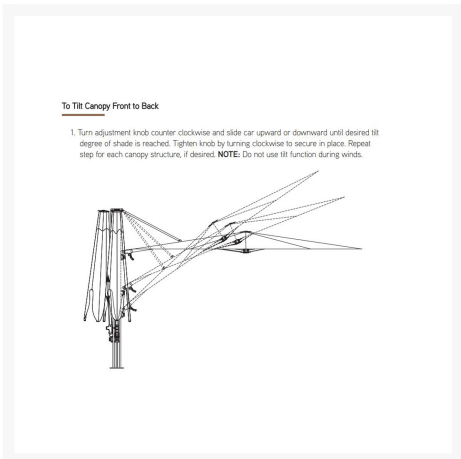

Product Images

UMBRELLA SIZE RECOMMENDATIONS

Shade coverage is based on a 10' x 10' canopy. For more information on canopy coverage, please visit www.patioproducts.com. All dimensions are in feet and inches. All measurements are approximate and may vary slightly.

Short Description

Quad Sidepost Cantilever Umbrella JCP501 by Jardinico

Description

Bring a distinctive look and immense shade coverage to your next outdoor event with the Quad Sidepost Cantilever Umbrella (JCP501) by Jardinico. With its ability to shade 430 square feet, the JCP501 can be configured as 2, 3 or 4 umbrellas. Each parasol can be opened, closed and tilted in height separately, allowing for easy adjustment. Featuring a sophisticated Belgian design, this elegant, extra-sturdy aluminum octagonal shaped frame is available in 4 high end, rust-proof finishes and a variety of top quality, fade resistant fabrics. If you can't find the fabric you're looking for, give us a call at 1-888-947-4449 for more options!

- Overall Height: (closed) 8.33', (open) 8.25'
- Maximum Height with Tilt: 16.33'
- Overall Maximum Width: 20.83'

- Overall Maximum Canopy Length: 29.75'
- Weight: 393 lbs. (4 canopies), 320 lbs. (3 canopies), 247 lbs. (2 canopies)
- Individual Canopy Size: 9.75'
- Ribs: 8 each
- Concrete In-Ground Kit Weight: 22 lbs.
- Concrete Mount Kit: 14 lbs.