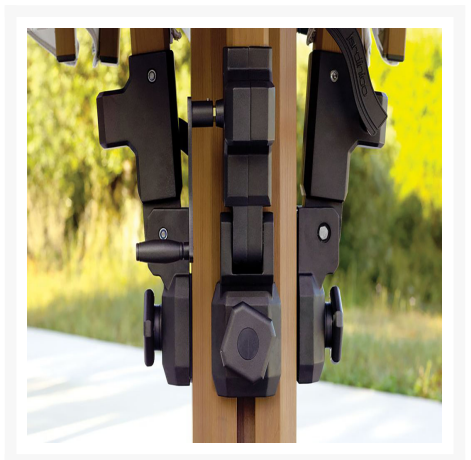

Product Images