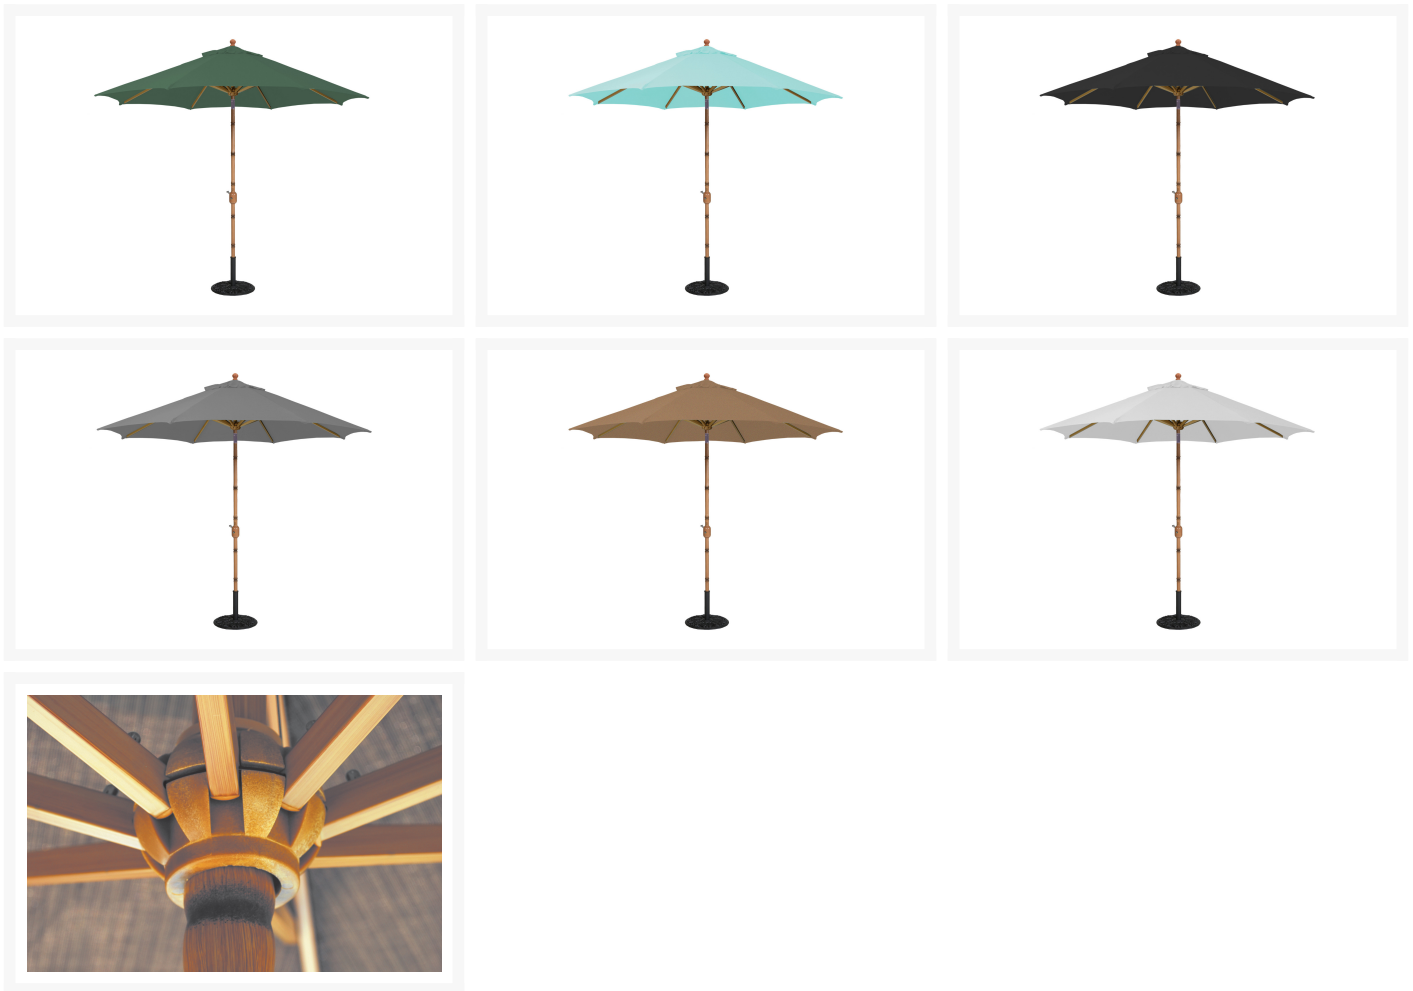

Product Images

Short Description

9' Deluxe Octagon Quick Ship Auto-Tilt Market Umbrella w/ Bamboo Look 738

Description

The 9' Deluxe Octagon Quick Ship Auto-Tilt Market Umbrella w/ Bamboo Look (738) by Galtech International is classic, durable, and easy to use, bringing the perfect amount of shade and style to your patio. This parasol features an easy-to-use crank lift and auto-tilt system, which means you'll spend less time setting up and more time relaxing in the shade. Simply rotate the crank clockwise to open the canopy and engage the tilt function!

This sunshade is available in several sleek, rust-proof finishes and a variety of top quality, fade resistant fabrics. Whether you're looking to go bold, relax or bring a fresh new look to your outdoor space, this umbrella is adaptable to any and all of your outdoor needs.

Includes

- One (1) 9' Deluxe Octagon Quick Ship Auto-Tilt Market Umbrella w/ Bamboo Finish 738
- Optional Bar Height Bottom Pole sold separately

- Umbrella bases and protective covers sold separately

Features

Features

- Aluminum umbrella frame is lightweight, durable and rust proof
- Convenient crank lift system for quick and easy opening
- Auto tilt feature is perfect for blocking the sun at its peak
- Auto locking mechanism permits tilt to be used at any desired angle
- Solid resin hubs/finial and threaded coupling for additional strength
- Available with Sunbrella and Suncrylic fabrics, which are distinctive, fade resistant and easy to clean
- Bamboo knots punched into frame for realistic finish
- Some assembly required
- Simply hose off to clean and store in protective cover away from elements to extend lifespan