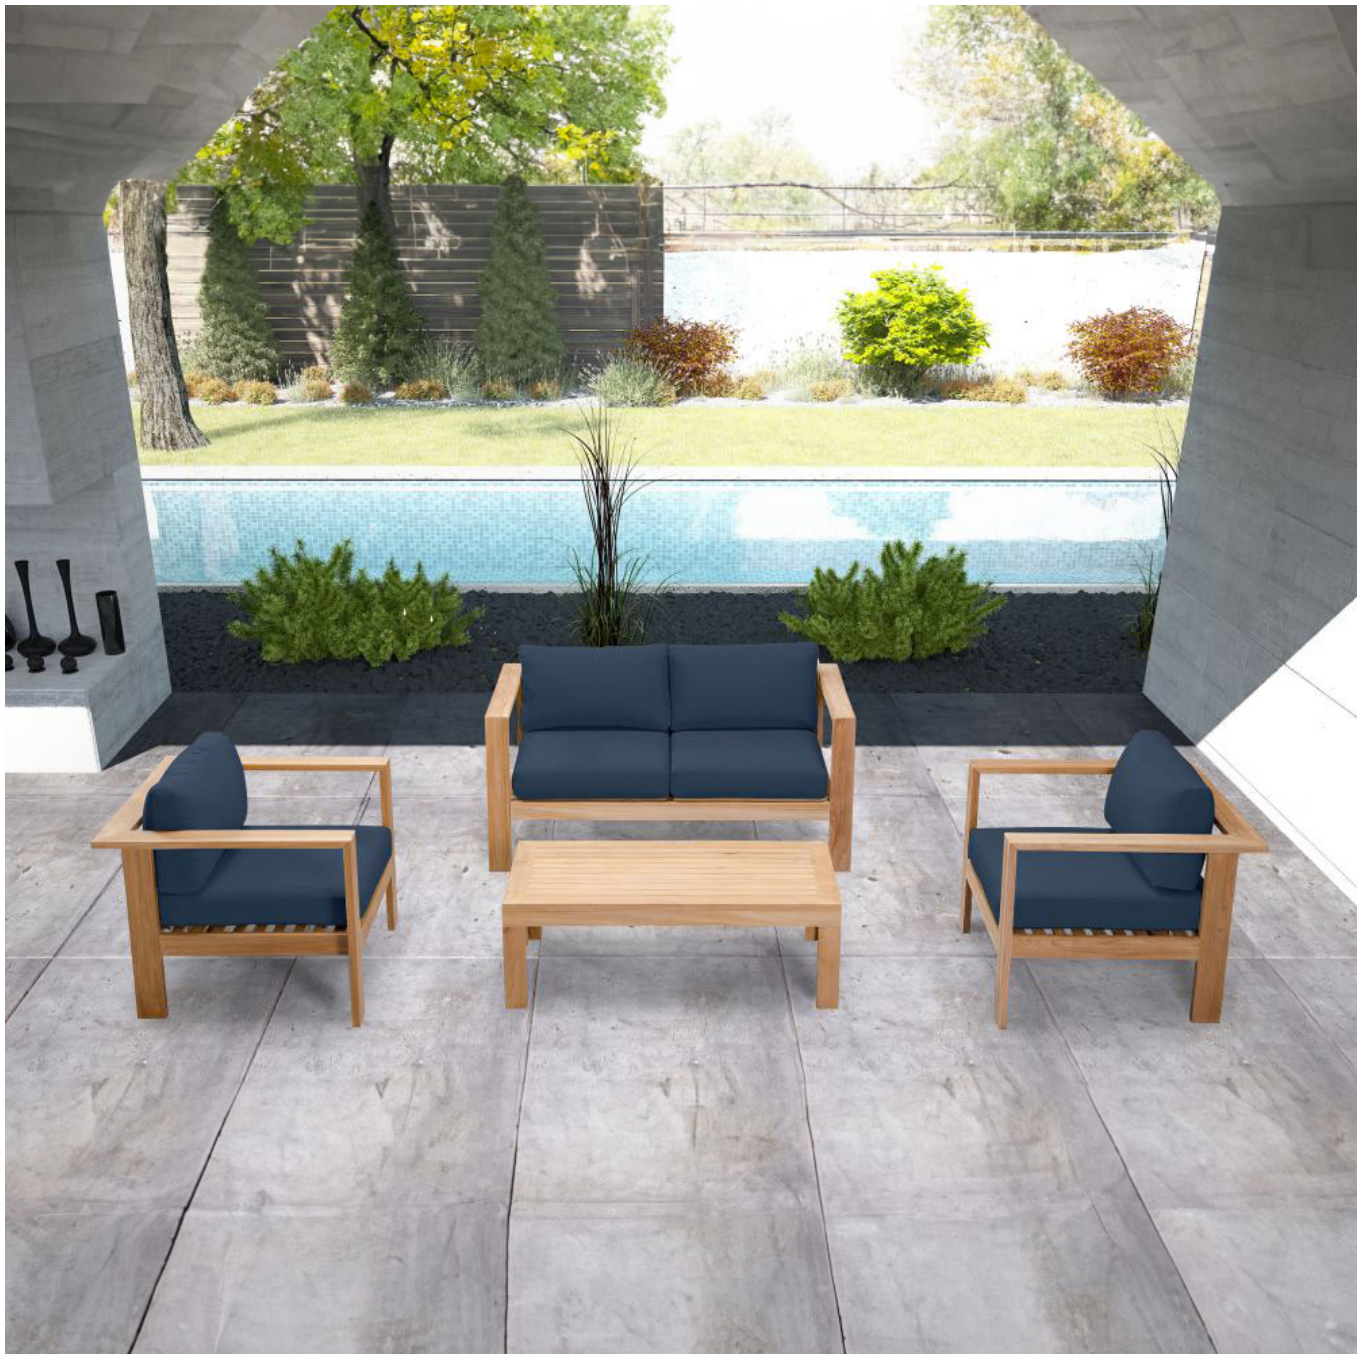

## Product Images

## Description

---

The Ando 4 Piece Loveseat Set (HL-ANDO-TK-4LSS) by Harmonia Living brings stylish comfort and relaxation to your favorite outdoor setting. The simple, modern elegance with its boxed arms and gently aged appearance will bring a warm welcome to any outdoor setting. Crafted from sustainably harvested, Grade A teak, this piece is naturally resistant to moisture, rotting, and pests and is perfectly suited for various climates and environments. Complete with plush, zippered cushions that are manufactured in America and made to withstand the outdoor elements. Known for its Quick-Ship Program, Harmonia Living offers 9 popular Sunbrella fabric options which are fade resistant, easy to clean, and ready to ship within days of placing an order! Harmonia Living can be tailored to both Residential and Commercial settings and is committed to delivering exceptional furnishings to your outdoor space.