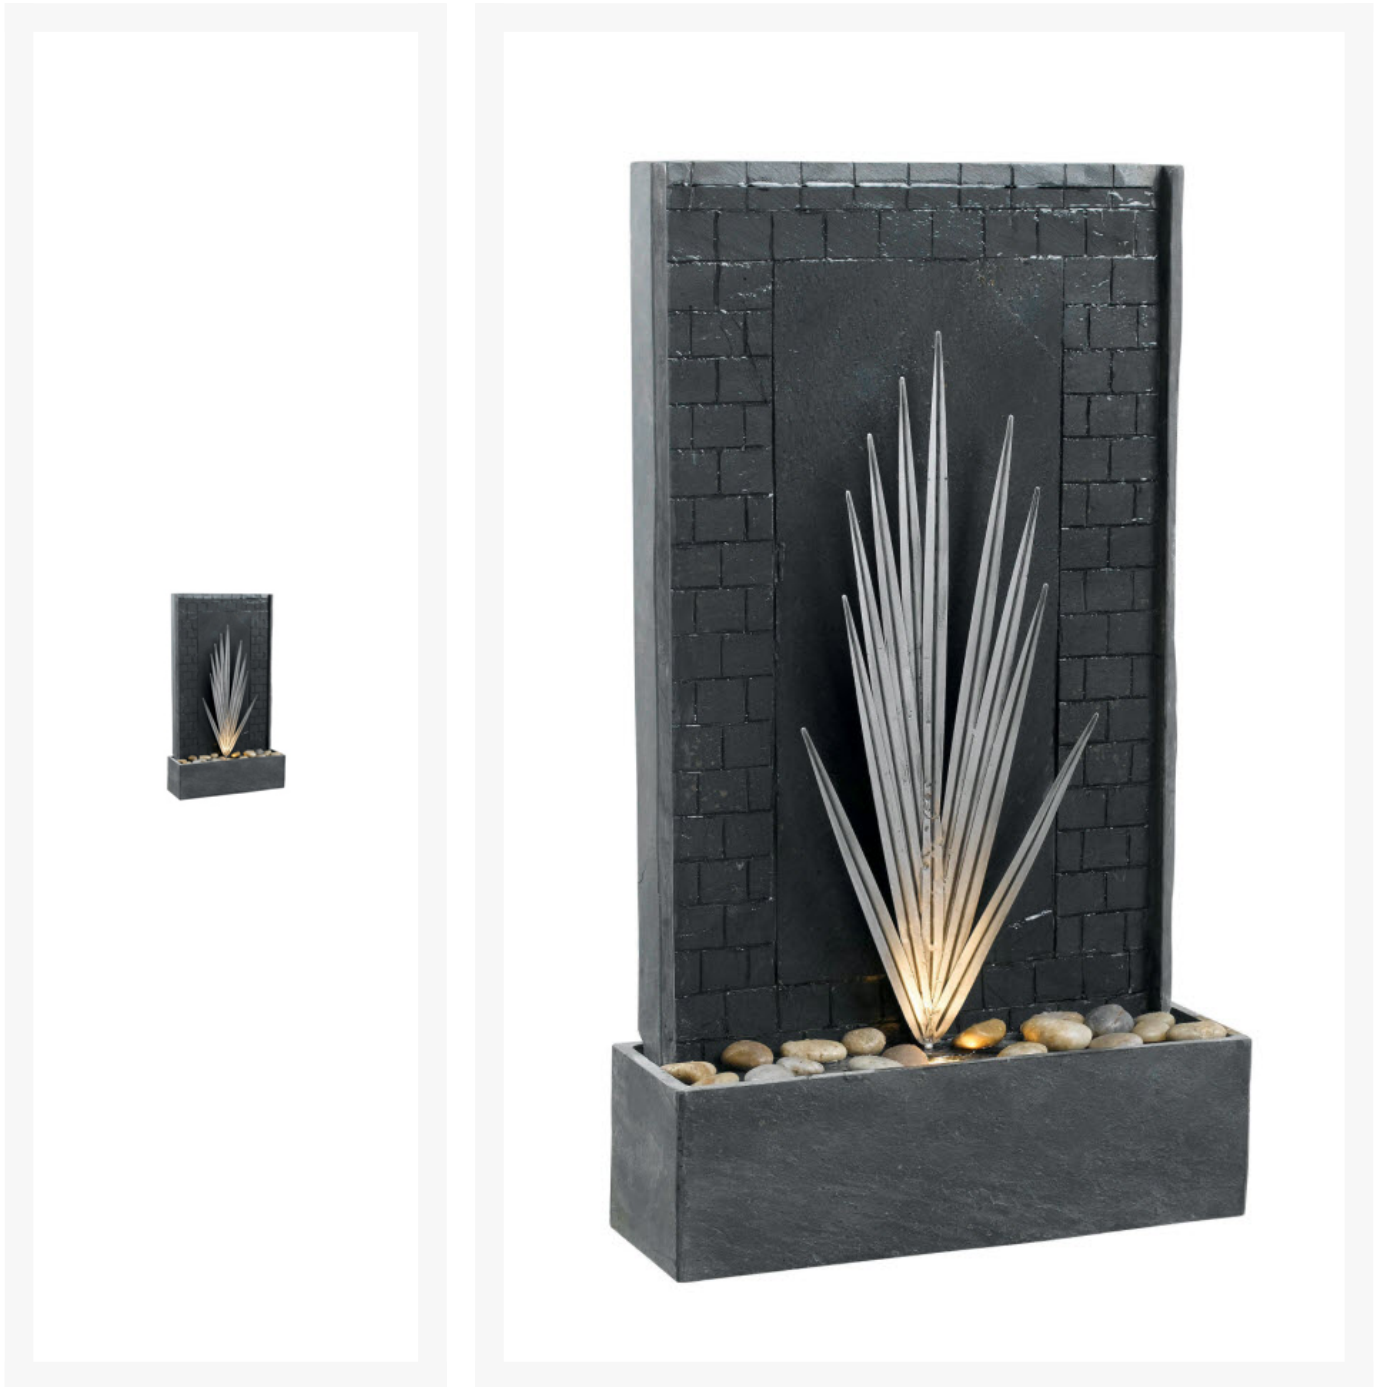

Product Images

Short Description

This series of fountains uses an artful textured curtain of patterned, natural slate. Layered metallic accent designs are bottom lit and cast graceful shadows onto shimmery backdrops. Organic forms and gentle sound of water make for tranquil spaces inside or out. Polished river stones included. For more contemporary look, metal accents are removable. Brand: Kenroy Height: 33" Width: 19" Extension: 6" Finish: Natural Gray Slate with Decorative metal accents Lamping: (2) 10W 12V halogen (bulb included) Usually Leaves Warehouse In: 2 - 5 business days

Description

This series of fountains uses an artful textured curtain of patterned, natural slate. Layered metallic accent designs are bottom lit and cast graceful shadows onto shimmery backdrops. Organic forms and gentle sound of water make for tranquil spaces inside or out. Polished river stones included. For more contemporary or modern look, metal accents are removable. Height: 33" Width: 19" Extension: 6" Finish: Natural Gray Slate with Decorative metal accents Lighting: (2) 10W 12V halogen (bulb included)

Additional Information

SKU

50377GYSL

DISC Plaza Indoor / Outdoor Floor Fountain

\$306.00