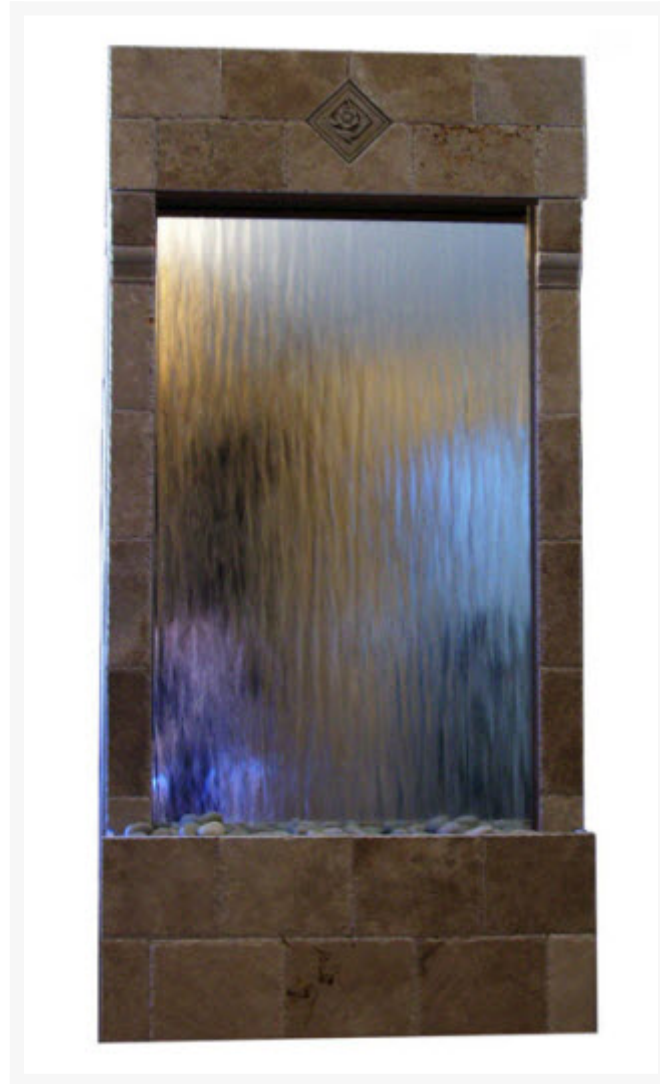

Product Images

Short Description

The surface the water runs over is a standard mirror, which reflects the natural beauty of the water cascading over it, and allows for this feature to double as a nicely framed mirror when it is turned off. This feature has been designed with the bottom of the mirror to be submerged in the water, which allows the water to make a very soft trickle sound, and evokes a calming sensation that only water can bring. In addition to being hand crafted, this feature is set apart from the others by its up lighting, and down lighting. The up lighting is controlled on a dimmer so the home owner may set the brightness to their preference. The down lighting can be controlled separately from the up lights, and makes for a beautiful night light. The light casts on the rocks below, and catches on the edge of the outer stones, which accentuates its ridges and deep textures. This water feature is sure to become the focal point of your home & can be made custom to fit any size and any environment.