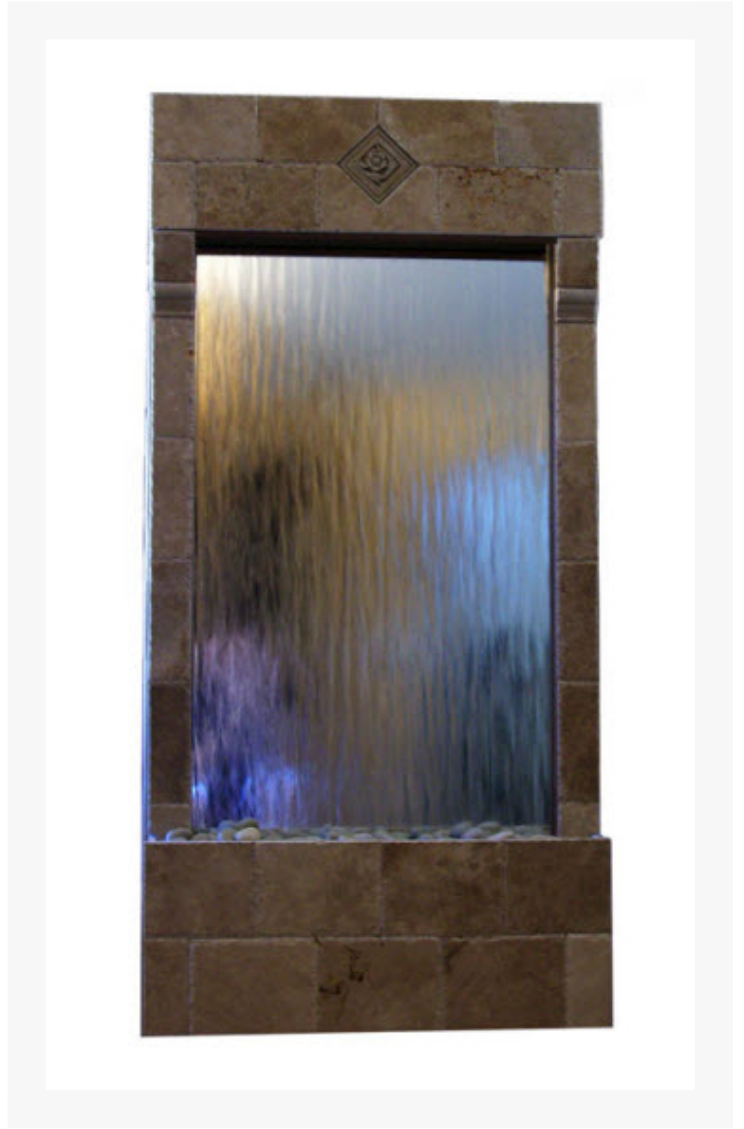

Product Images

Short Description

The surface the water runs over is a standard mirror, which reflects the natural beauty of the water cascading over it, and allows for this feature to double as a nicely framed mirror when it is turned off. This feature has been designed with the bottom of the mirror to be submerged in the water, which allows the water to make a very soft trickle sound, and evokes a calming sensation that only water can bring. In addition to being hand crafted, this feature is set apart from the others by its up lighting, and down lighting. The up lighting is controlled on a dimmer so the home owner may set the brightness to their preference. The down lighting can be controlled separately from the up lights, and makes for a beautiful night light. The light casts on the rocks below, and catches on the edge of the outer stones, which accentuates its ridges and deep textures. This water feature is sure to become the focal point of your home & can be made custom to fit any size and any environment.