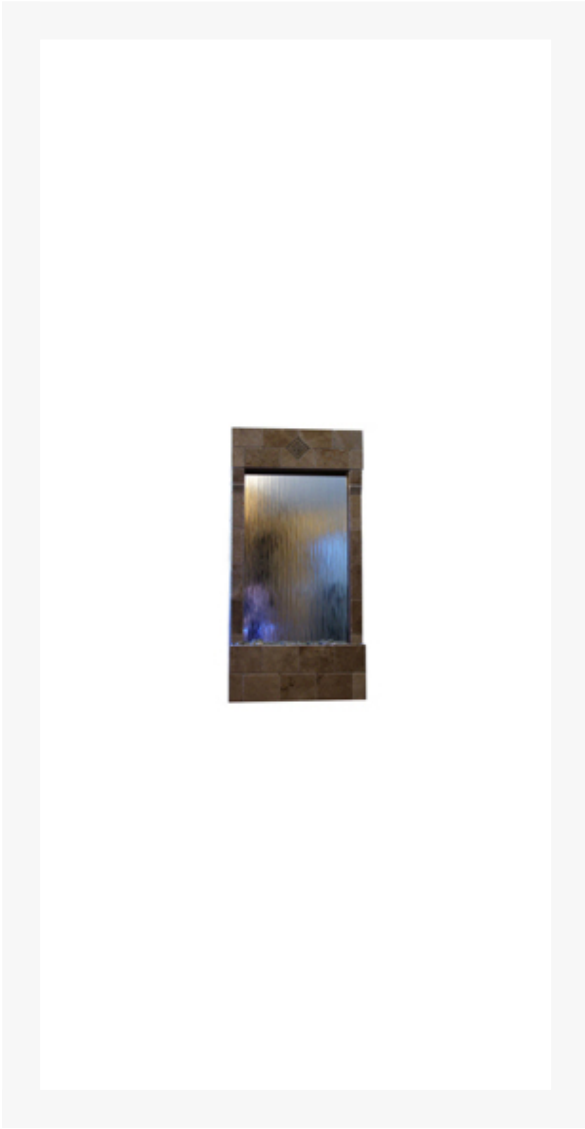

Product Images

Short Description

The surface the water runs over is a standard mirror, which reflects the natural beauty of the water cascading over it, and allows for this feature to double as a nicely framed mirror when it is turned off. This feature has been designed with the bottom of the mirror to be submerged in the water, which allows the water to make a very soft trickle sound, and evokes a calming sensation that only water can bring. In addition to being hand crafted, this feature is set apart from the others by its up lighting, and down lighting. The up lighting is controlled on a dimmer so the home owner may set the brightness to their preference. The down lighting can be controlled separately from the up lights, and makes for a beautiful night light. The light casts on the rocks below, and catches on the edge of the outer stones, which accentuates its ridges and deep textures. This water feature is sure to become the focal point of your home & can be made custom to fit any size and any environment.