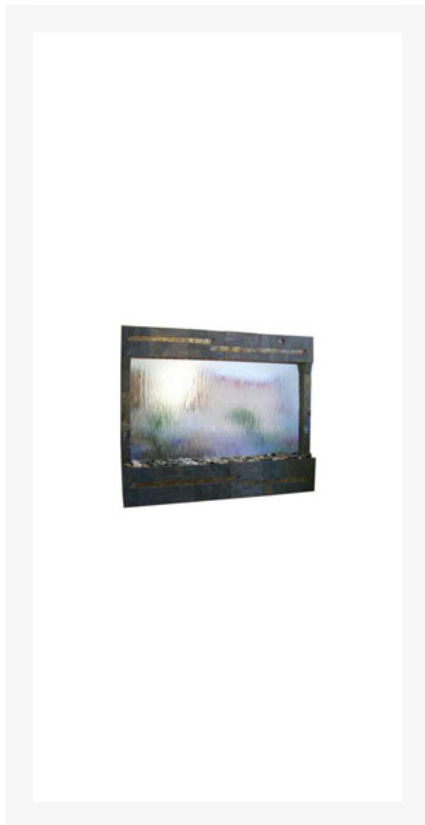

Product Images

Short Description

Using the mirror surface to catch the natural beauty of the water cascading down, this wall fountain will be the focal point of any room. The up lighting and down lighting are able to controlled separately using a dimmer switch, so any mode is possible with this hand crafted fountain. Slight copper inlays on the top and river stones at the base of this water feature add an elegant natural look.

Description

Using the mirror surface to catch the natural beauty of the water cascading down, this wall fountain will be the focal point of any room. The up lighting and down lighting are able to controlled separately using a dimmer switch, so any mode is possible with this hand crafted fountain. Slight copper inlays on the top and river stones at the base of this water feature add an elegant natural look.

Additional Information

SKU

Arizona-WF

DISC The Arizona Mirror wall fountain

\$4,900.00