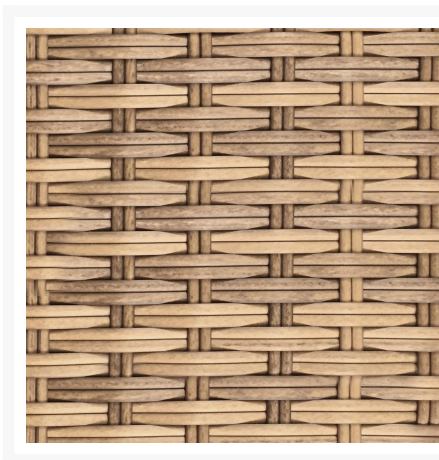

## Short Description

---

The Hampton 36" Square Bar Height Table (FP-HAM-PT-42) by Forever Patio The Hampton 36" Square Bar Table creates a casual drinking and dining setting without sacrificing style

## Description

---

The Hampton 36" Square Bar Height Table (FP-HAM-PT-42) by Forever Patio. The Hampton 36" Square Bar Table creates a casual drinking and dining setting without sacrificing style. The UV-protected, biscuit-colored wicker sports a flat woven design, blending contemporary design with naturally varied tones. A glass top is included with this table.

### Features

- High-Density Polyethylene (HDPE) all-weather wicker is infused with UV inhibitors that prevent fading and cracking ordinarily caused by sunlight.
- Thick-gauged, powder-coated aluminum frame offers long lasting durability and rust resistance.
- Designed to match the entire Hampton Collection. Call to build your own custom set.
- This tempered glass top is designed to fit the Cypress Round Chat Table. Tempered glass is specifically manufactured to be stronger than conventional glass, making it well suited as a table surface.
- Tempered glass
- 7 Years Limited Warranty on Frame
- 3 Years Limited Warranty on Wicker
- No assembly required