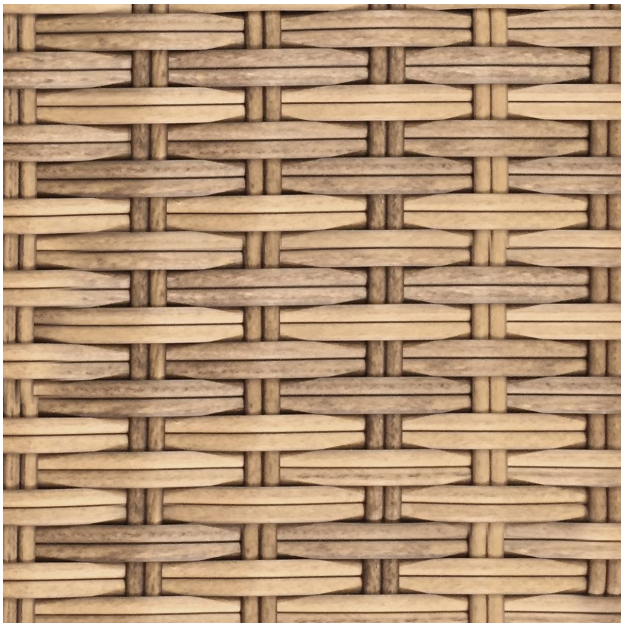

Product Images

Short Description

The Hampton High Back Swivel Rocker (FP-HAM-HBSR) by Forever Patio The stylish and functional Hampton Swivel Glider always lets you turn to where the action is

Description

The **Hampton High Back Swivel Rocker** (FP-HAM-HBSR) by Forever Patio. The stylish and functional Hampton Swivel Glider always lets you turn to where the action is. The UV-protected, biscuit-colored wicker sports a flat woven design, creating a contemporary look with clean lines. This chair includes fade- and mildew-resistant Sunbrella® cushions.

Includes

- One (1) Hampton High Back Swivel Rocker
- One (1) Seat Cushion
- One (1) Back Cushion

Dimension

- 37.5"W x 33.5"D x 35"H (57 lbs.)
- Seat: 29"W x 29"D
- Cushion Thickness: 6

Features

- High-Density Polyethylene (HDPE) all-weather wicker is infused with UV inhibitors that prevent fading and cracking ordinarily caused by sunlight.
- Thick-gauged, powder-coated aluminum frame offers long lasting durability and rust resistance.
- Sunbrella® cushion covers provide unmatched fade, moisture and mildew resistance, and can be easily

More Fabric Options Available!

Don't see the fabric options you're looking for? Call us for custom fabric pricing & availability at 1-888-994-9196.

What is a Welt Fabric?

Welt goes by several names. It can be called a welt trim, welt cord, welt piping, or simply welting. It is the decorative trim around the edges of a cushion to give the cushions a more finished look. A thin piece of cord or piping is wrapped in fabric and sewn to the seams of a cushion. It serves two primary functions. The first is functional, helping to strengthen and protect the seams of the cushion. The second is visual. Welt gives cushions a more finished look and emphasizes the shape of the cushion. Welt that matches the color of the cushion fabric is called a "matching" or "self" welt. Welt that is a different color than the color of the cushion fabric is called a "contrast" welt.