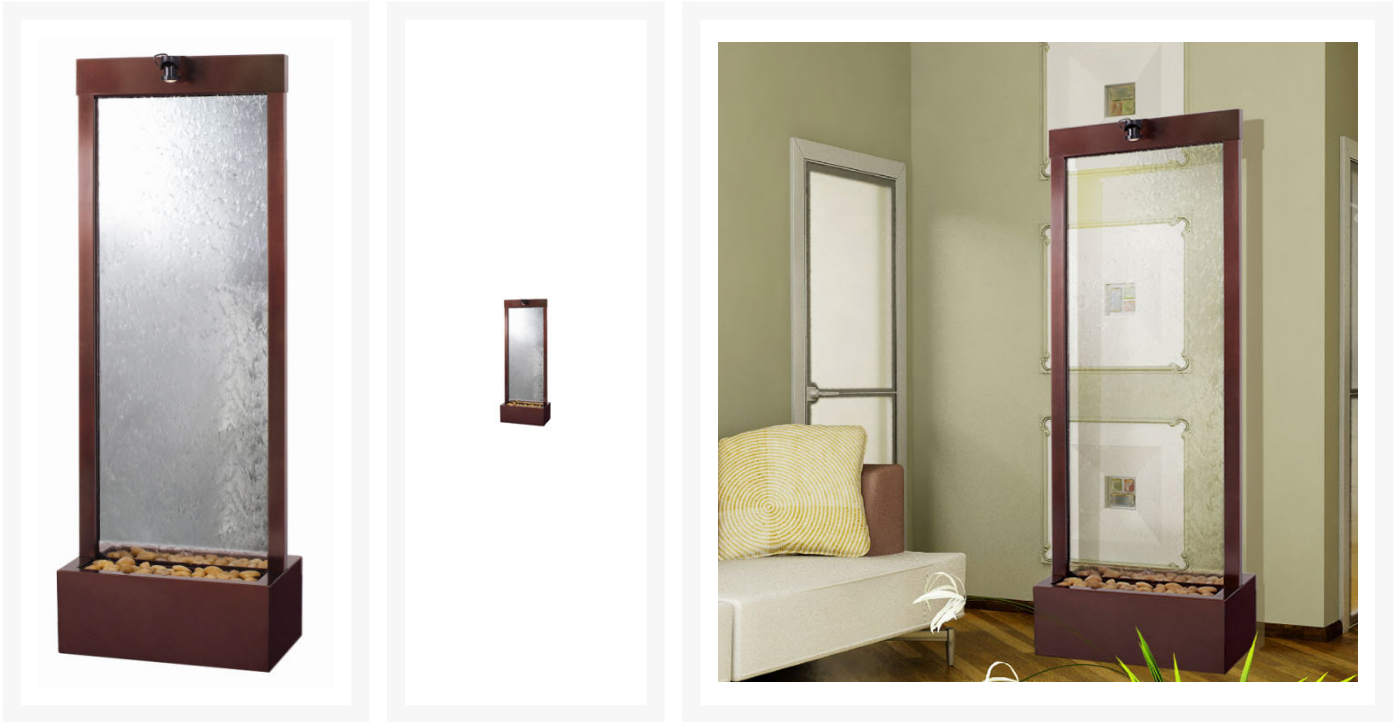

## Product Images

---

## Short Description

---

The dark copper powder coated frame on this work of art lends the fountain a fairly rustic quality, blending natural simplicity with modern design. The clear glass face serves as a visually arresting surface over which the water softly trickles, as the soothing sounds lull you into a relaxed state. A halogen light at the crest of the fountain enhances the visual drama, and optional river pebbles in the basin improve the visual and acoustic appeal of this piece.

## Description

---

The dark copper powder coated frame on this work of art lends the fountain a fairly rustic quality, blending natural simplicity with modern design. The clear glass face serves as a visually arresting surface over which the water softly trickles, as the soothing sounds lull you into a relaxed state. A halogen light at the crest of the fountain enhances the visual drama, and included river pebbles in the basin improve the visual and acoustic appeal of this piece.

# DISC 72" Gardenfall with Clear Glass and Dark Copper Powder Coated Frame

\$849.00