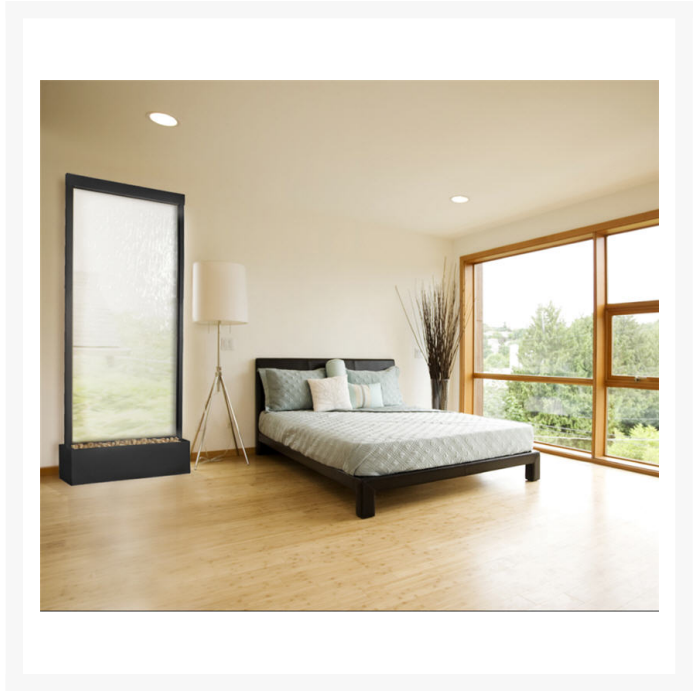

Product Images

Short Description

This sophisticated standing fountain features a powder coated black onyx frame that accentuates the natural beauty of the clear sheet glass face. The 118" (that's over 9 feet tall!) Waterfall Grande is a classy and stunning addition to any outdoor space; it will look right at home on your patio or even in your garden. Add pebbles and river stones to the basin for extra character!

Description

This sophisticated standing fountain features a powder coated black onyx frame that accentuates the natural beauty of the clear sheet glass face. The 118" (that's over 9 feet tall!) Waterfall Grande is a classy and stunning addition to any outdoor space; it will look right at home on your patio or even in your garden. Add pebbles and river stones to the basin for extra character!

Additional Information

SKU

GR100C

was
\$5,499.00 Special

DISC 118" Waterfall Grande Clear Glass with Black Onyx

Price

\$4,995.00