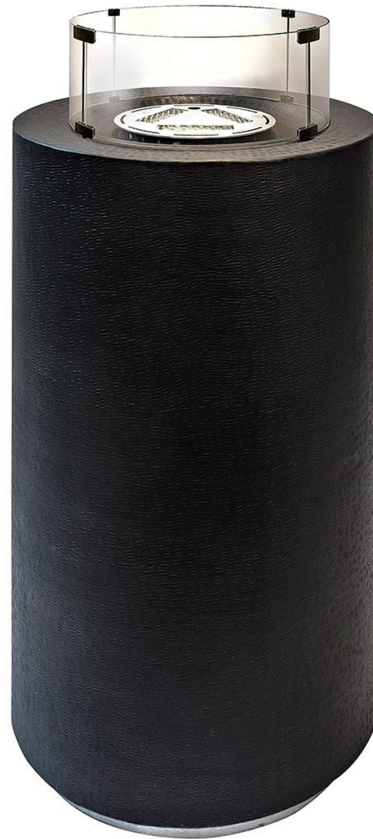

Product Images

Short Description

The Nubian Super.Bio.Fuel Fire Pedestal - Medium (520FT011P2N-36) by Seasonal Living. Of fire, water, earth, and air, fire's powerful symbolism is most compelling. Fire conjures images of creation, transformation, passion, and motivation

Description

The Nubian Super.Bio.Fuel Fire Pedestal - Medium (520FT011P2N-36) by Seasonal Living. Of fire, water, earth, and air, fire's powerful symbolism is most compelling. Fire conjures images of creation, transformation, passion, and motivation. The Ingot Collection, drawing on these rich references, is a luxurious selection of exactly hand-crafted and handmade cocktail and accent tables, fire pits and pedestals forged of welded copper and brass. Each unique work of functional art features never-before-seen, hand-hammered designs that have been developed over generations. The families of craftspeople who create these pieces have a deep understanding of earth's precious metals, not unlike Rilke's grasp of poetry, or Picasso's mastery of art.

Includes

- One (1) Nubian Super.Bio.Fuel Fire Pedestal - Medium

Dimensions

- 42"H x 18"Dia (49 lb.)

Features

- Hand-Hammered Copper Top And Sides With Smooth-Finish Base And Permalac® Coating
- Powder-Coated Low-Carbon Steel Inner Support Frame
- Adjustable Nylon Glides
- Spun Stainless Steel Burner And Cover
- tempered glass fire guard with matte black plated aluminum clips