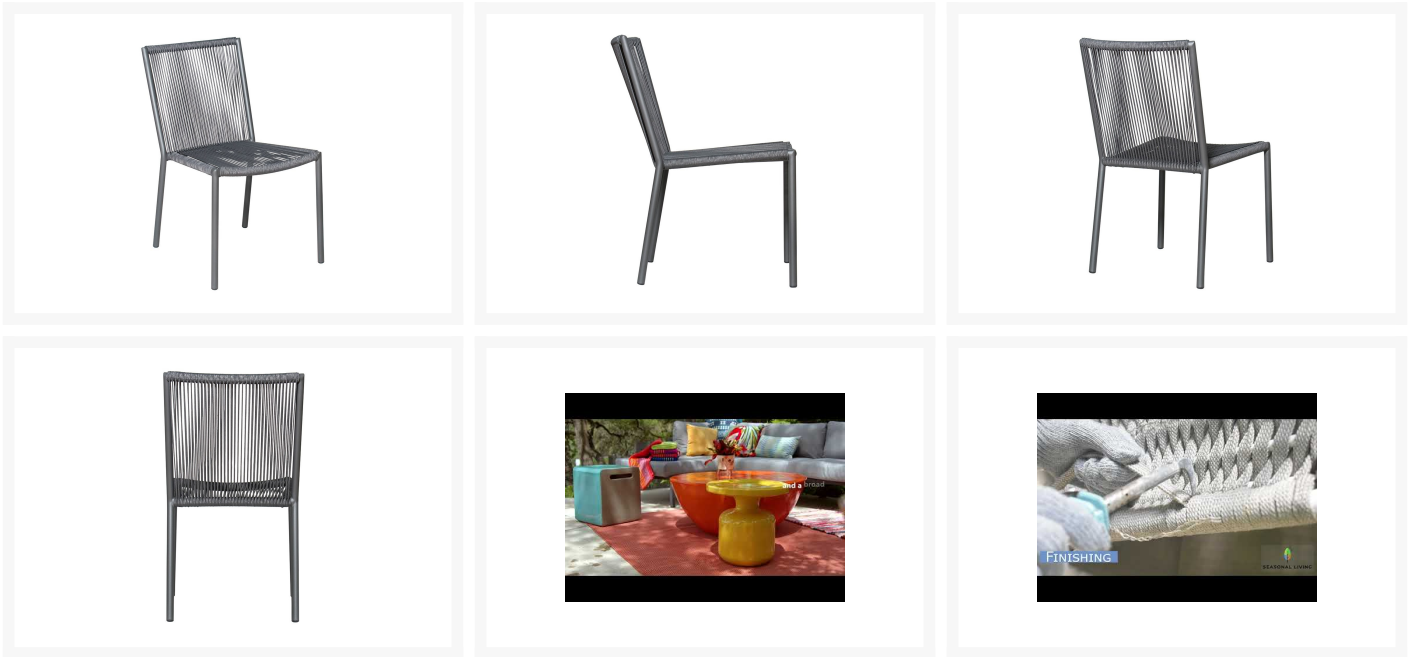

## Product Images

---

## Short Description

---

Archipelago Stockholm Dining Side Chair (Set of 2) 620FT041P2 by Seasonal Living

## Description

---

Enjoy refined coastal style with the Archipelago Stockholm Dining Side Chair - Set of 2 (620FT041P2) by Seasonal Living. Inspired by the Indonesian Archipelago's island atmosphere and heritage of weaving, this collection offers artfully detailed designs. The elegant rope wrapping is made with Polypropylene, which provides a strong, water-resistant hold. Underneath, a rust-proof aluminum frame holds it all together. All of these materials are 100% recyclable, ensuring resilience to weather and well-being for the earth. Sink into these plush, quick-drying cushions and indulge in airy comfort.

Includes

- Two (2) Archipelago Stockholm Dining Side Chairs 620FT041P2

Dimensions

- Overall Dimensions: 20.5"W x 25"D x 33"H (13 lbs.)
- Seat Dimensions: 18"D x 17"H

Features

- Powder-coated aluminum frame is lightweight, durable and rust proof
- Polypropylene rope weave is resistant to staining, mildew, abrasion and sunlight
- Quick-drying cushion foam is protected with a raincoat finish for water resistance
- Zip-off cushion covers are made with polyester and are completely recyclable
- Nylon feet glides help protect your deck
- Velcro ties included to help you secure the cushion to your chair
- No assembly required