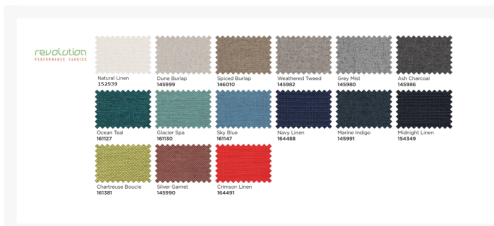

Product Images

Short Description

The Vineyard Deep Seating Settee (GN46-VIN) by POLYWOOD. Perfect for two or roomy for one, the Vineyard Deep Seating Settee combines

Description

The Vineyard Deep Seating Settee (GN46-VIN) by POLYWOOD. Perfect for two or roomy for one, the Vineyard Deep Seating Settee combines the cozy comfort and balance of supportive seat cushions with soft buttoned back pillows, covered in durable Sunbrella® fabric.

Includes

- One (1) Vineyard Deep Seating Settee
- Two (2) Seat & Back Cushions

Dimensions

- 33.25" D x 51.50" W x 31.50" H (60 lbs.)

Features

- Made in the USA
- Marine-grade foam cushions feature an interior drain for quick drying and resist weather, salt, sun, mold and mildew
- Built to withstand a range of climates including hot sun, snowy winters, and strong coastal winds
- 20-year residential warranty
- Cleans easily and is not prone to splinter, crack, chip, peel, or rot
- UV protectant and color continuously throughout the HDPE material; requires no painting or waterproofing
- Marine-grade quality hardware
- Some assembly required

About Revolution Fabric

Revolution was introduced to the furniture industry in March 2014. Revolution was the first PFC chemical free performance fabric to hit the marketplace and was the only one made entirely in the United States after much of the textile business went overseas in 2008. Revolution has become a go-to fabric in the interior design community, because it can be used in just about any type of project, whether it's a sectional for a multi-million dollar beach house or kitchen banquette cushions for a small family home. The cleanability and price point is perfect for clients designing on a budget.